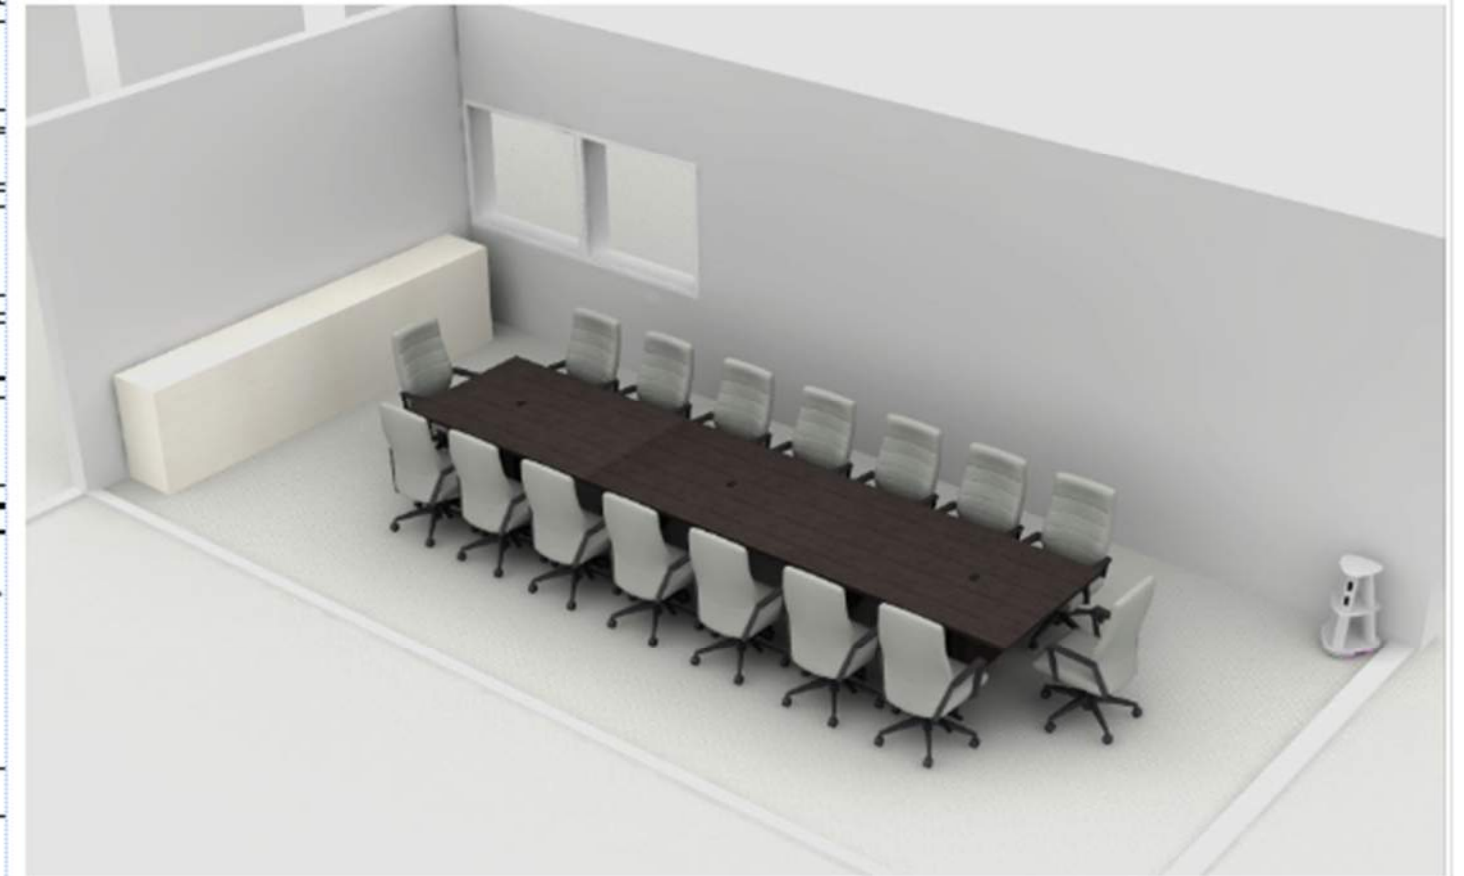

Garden Room/Conference