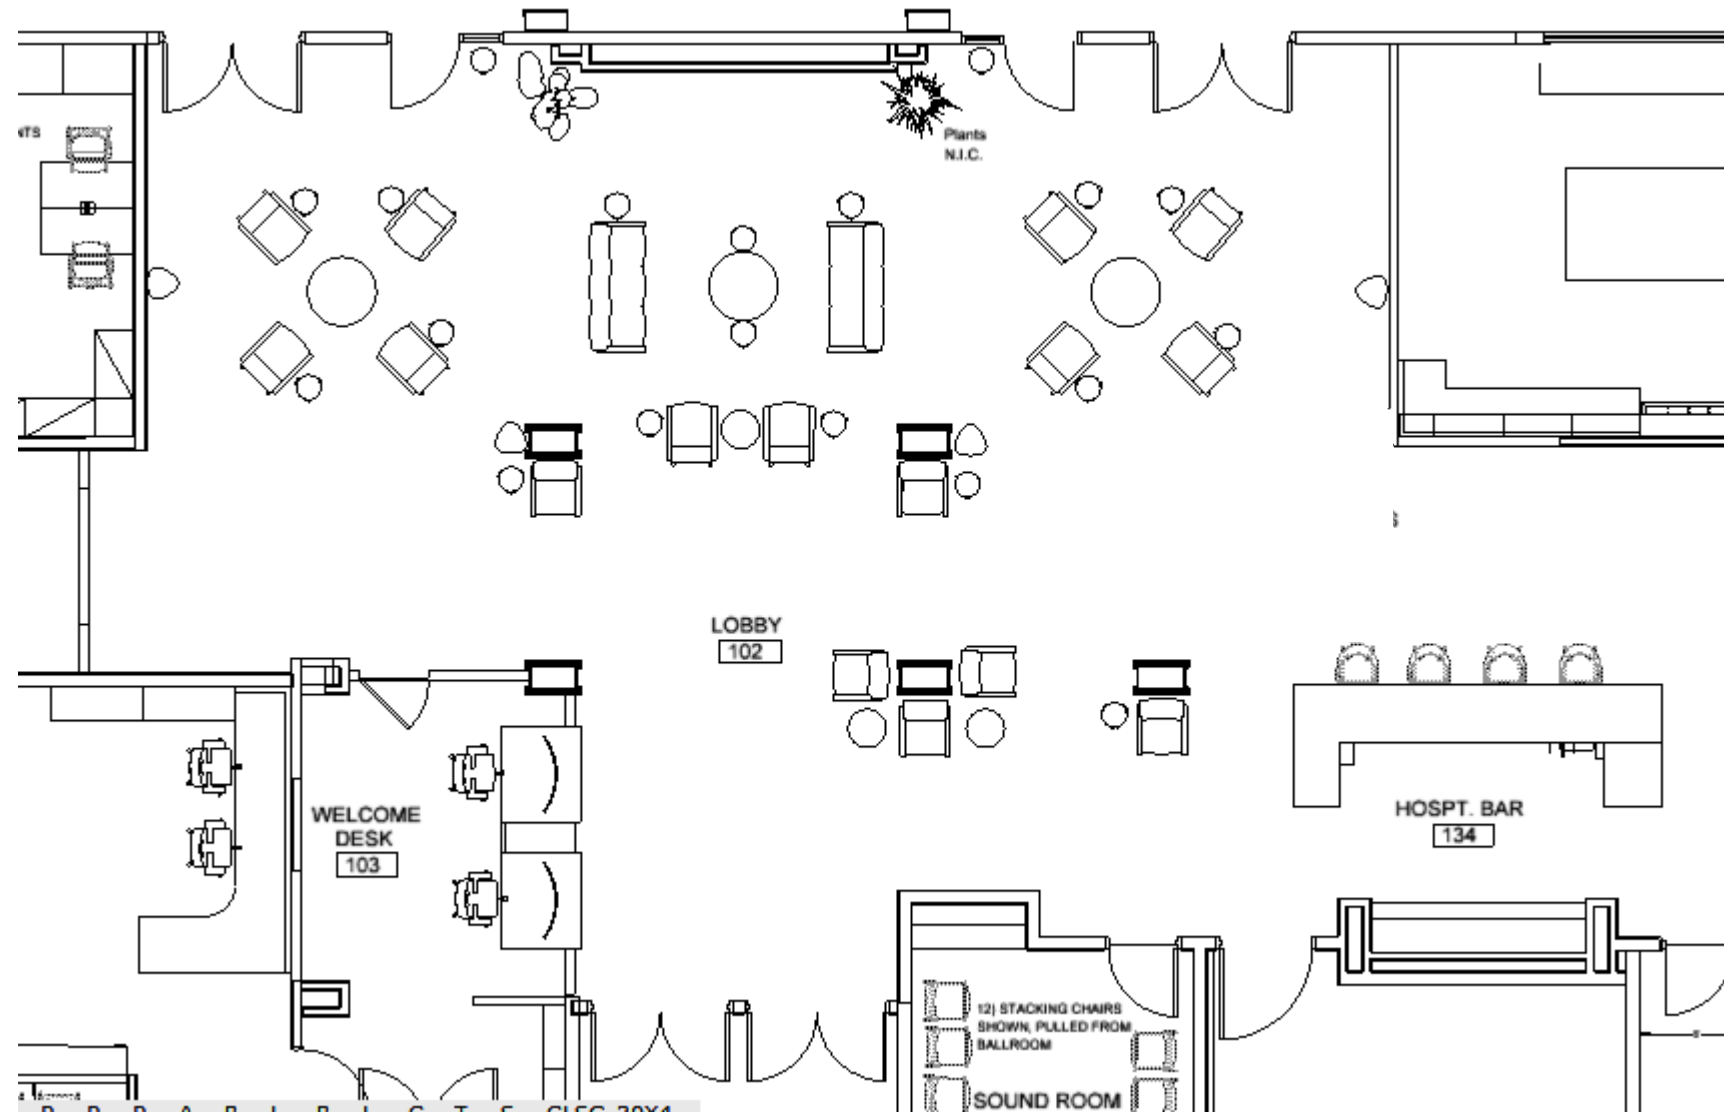

Farmers Branch Active Adult Center

Option 2

Floorplan

NOT TO SCALE

Lobby

NOTE: DRAWING & RENDERING DO NOT SHOW ACCURATE DETAILS OF OPTION 2 ITEMS QUOTED

Lobby Seating

OFS – Silvr Ion