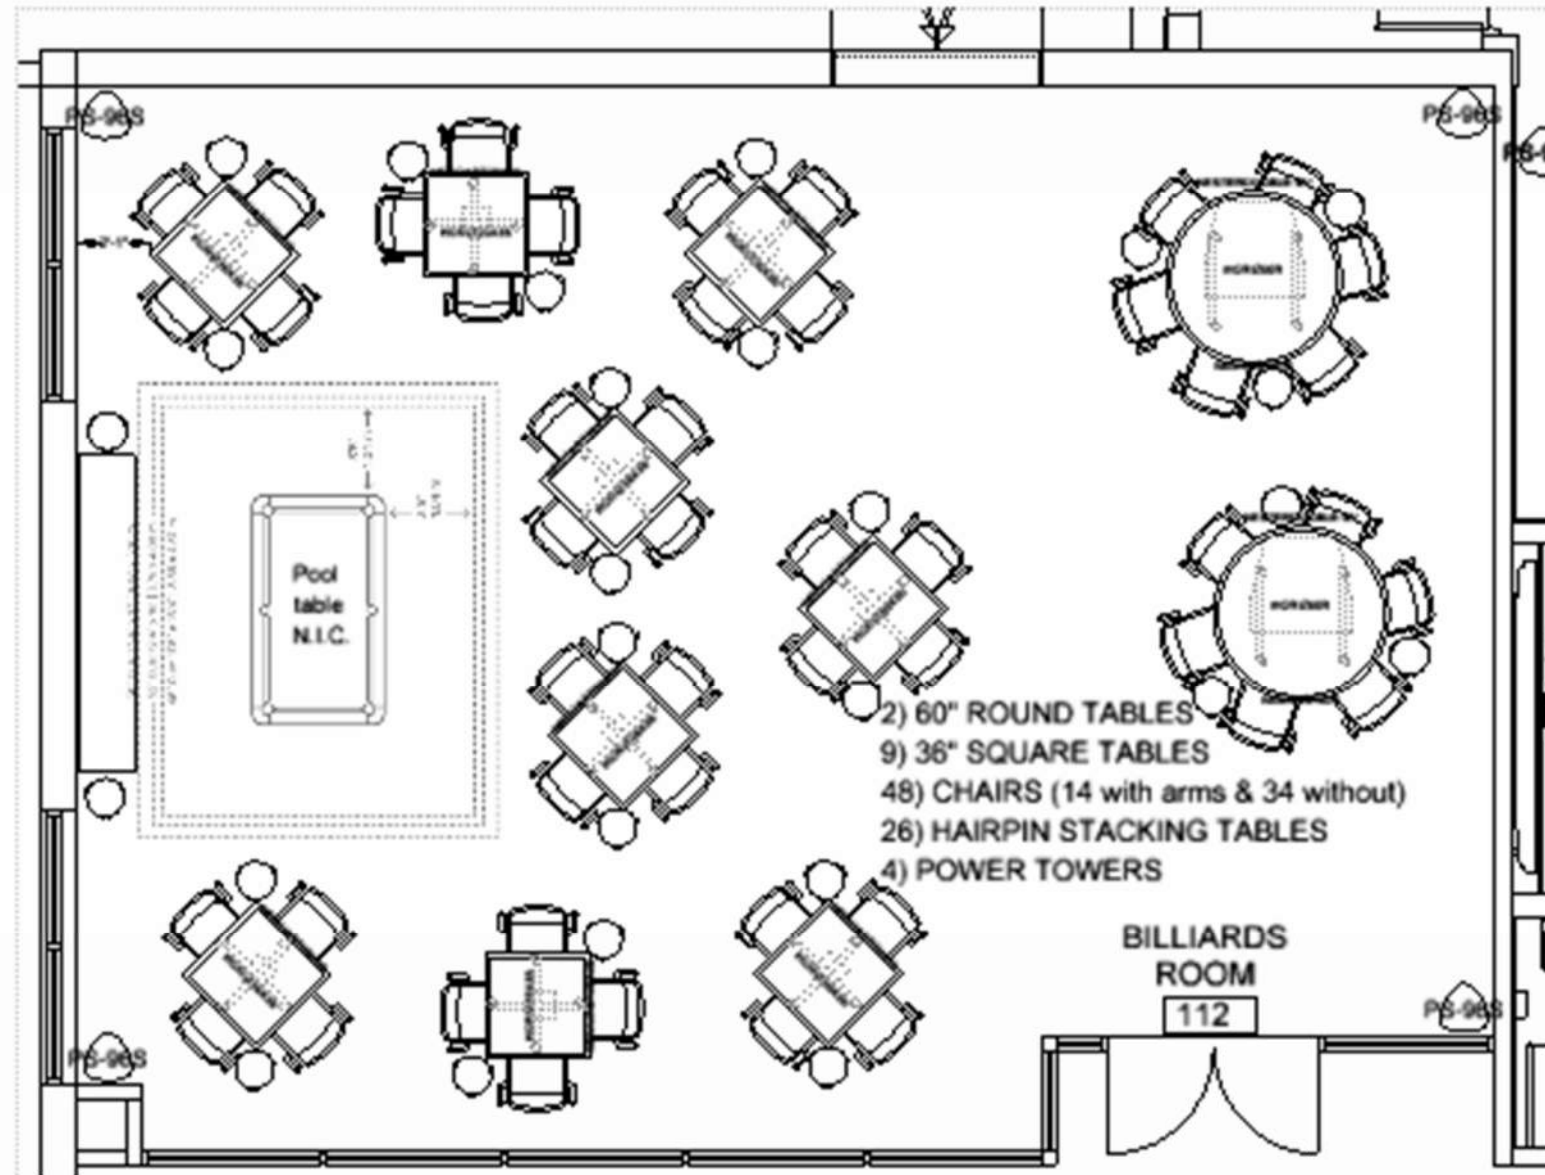

Grey

Mesh Back

Grey

Vinyl

Spradling Modena Ecosense
Sidewalk

Billiards/Game Room

Billiards/Game Room Tables

Furniturelab – Neocast Top
No Drip Edge
250 lb Weight Limit