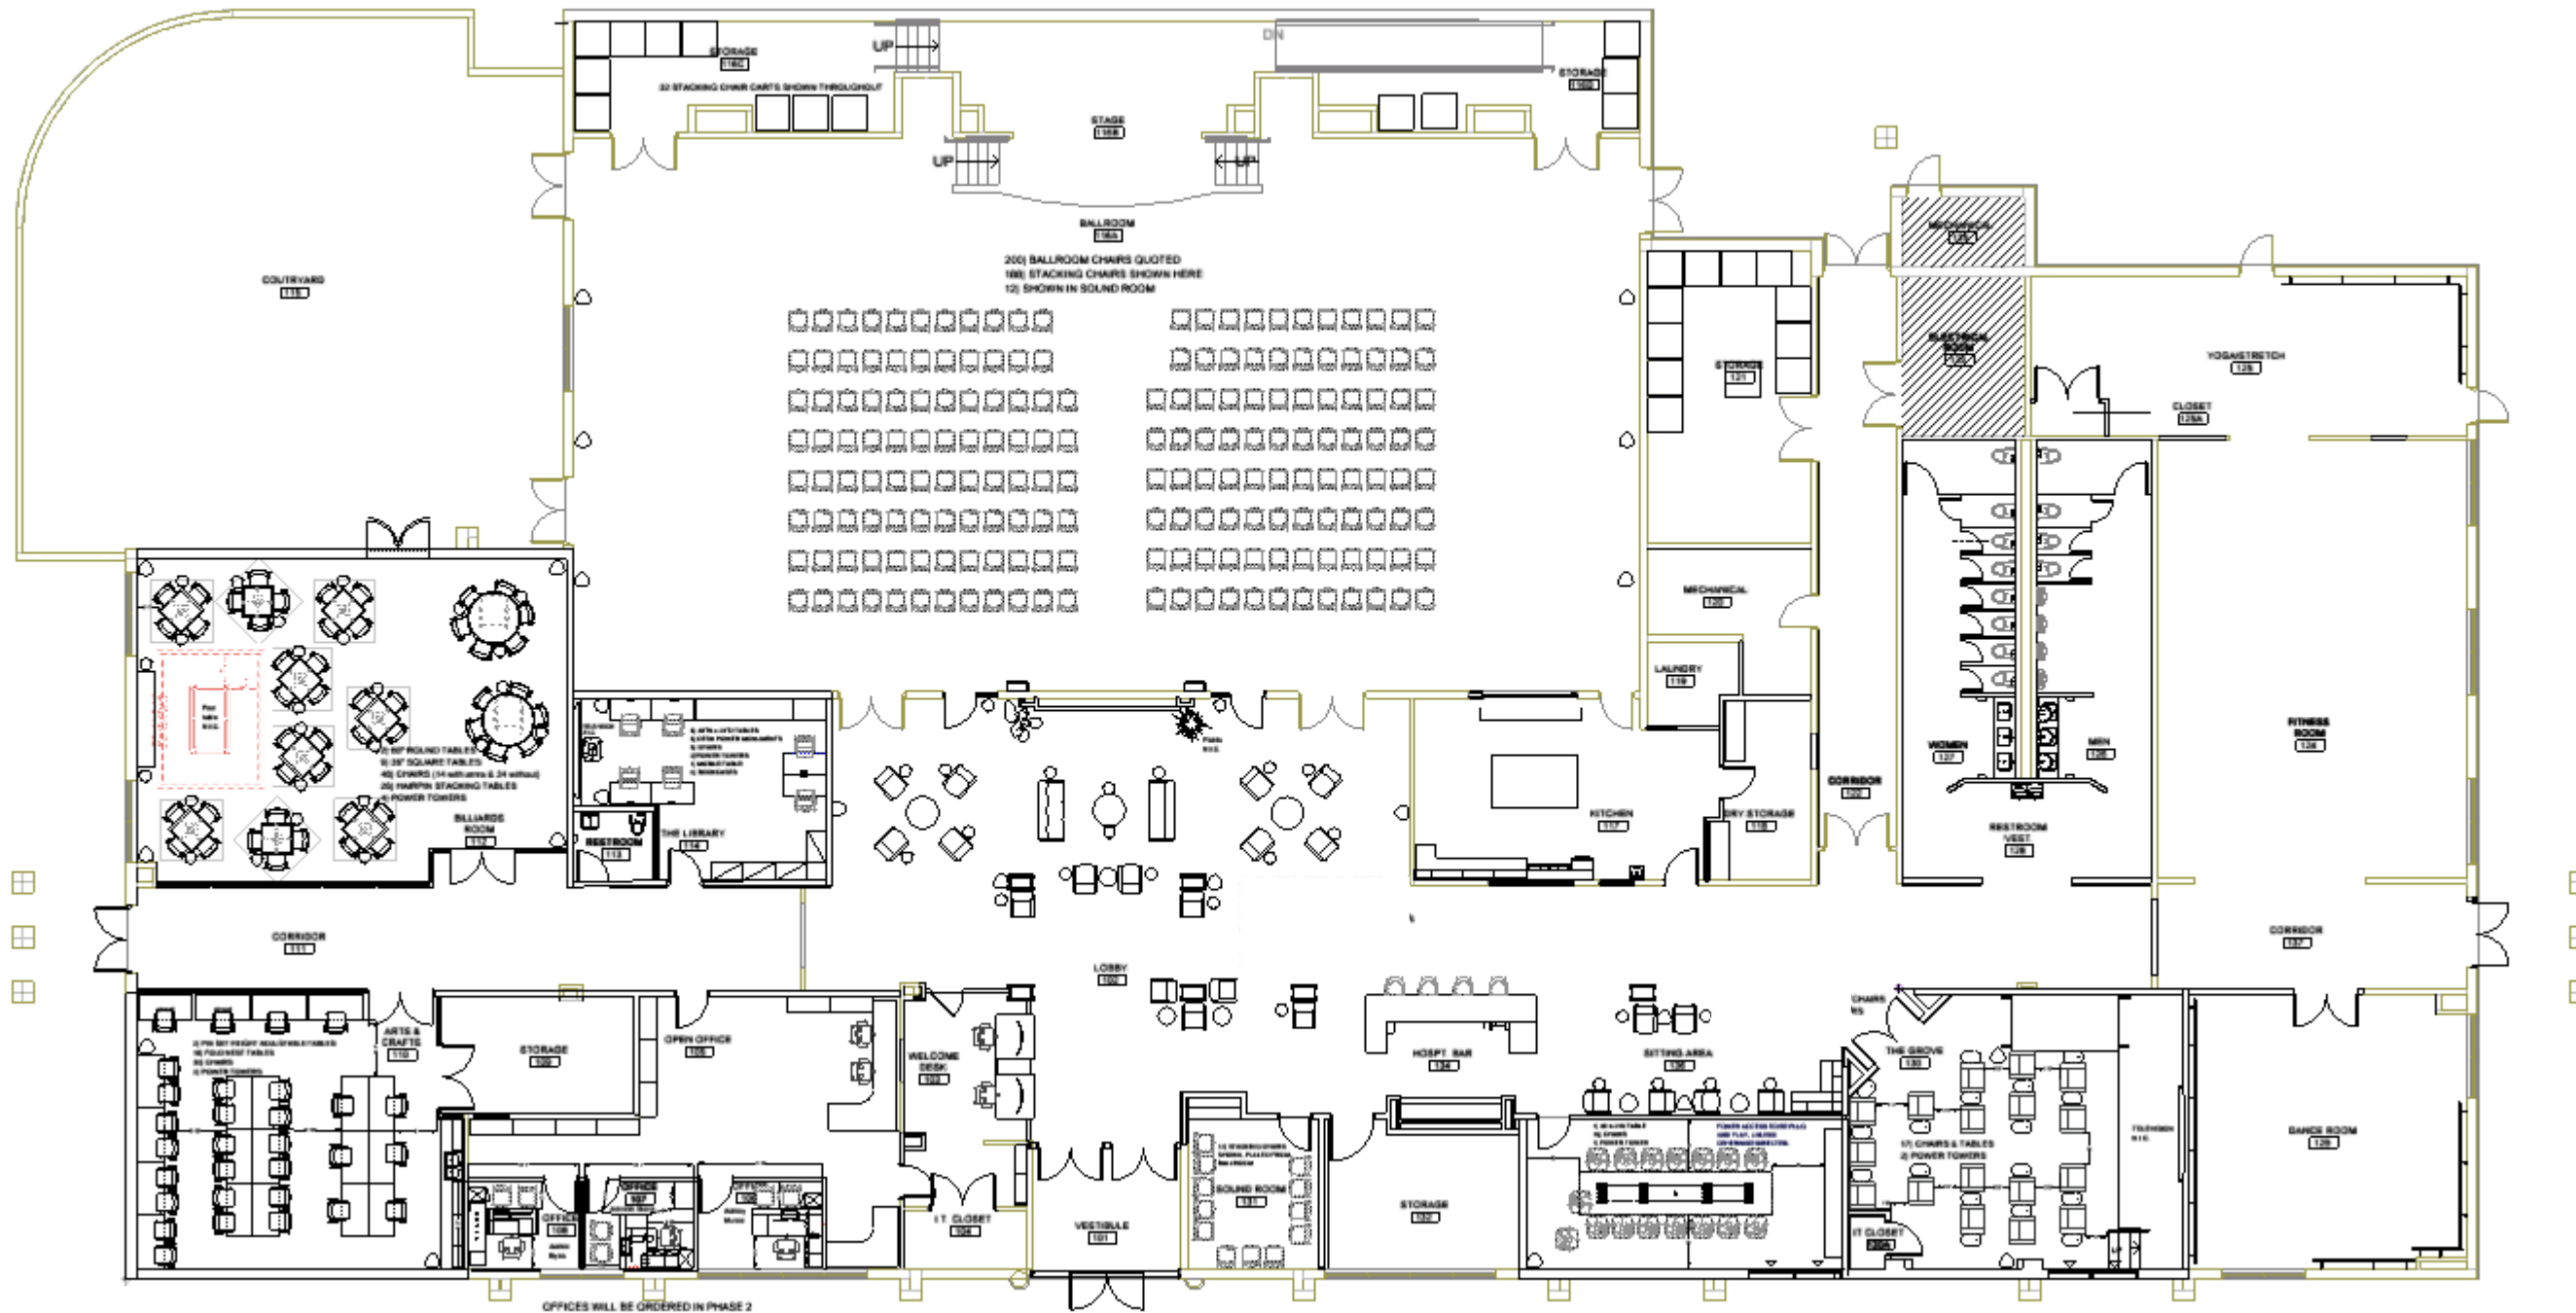

Farmers Branch Active Adult Center

Option 2

Floorplan

NOT TO SCALE

Lobby

NOTE: DRAWING & RENDERING DO NOT SHOW ACCURATE DETAILS OF OPTION 2 ITEMS QUOTED

Lobby Seating

OFS – Silvr Ion