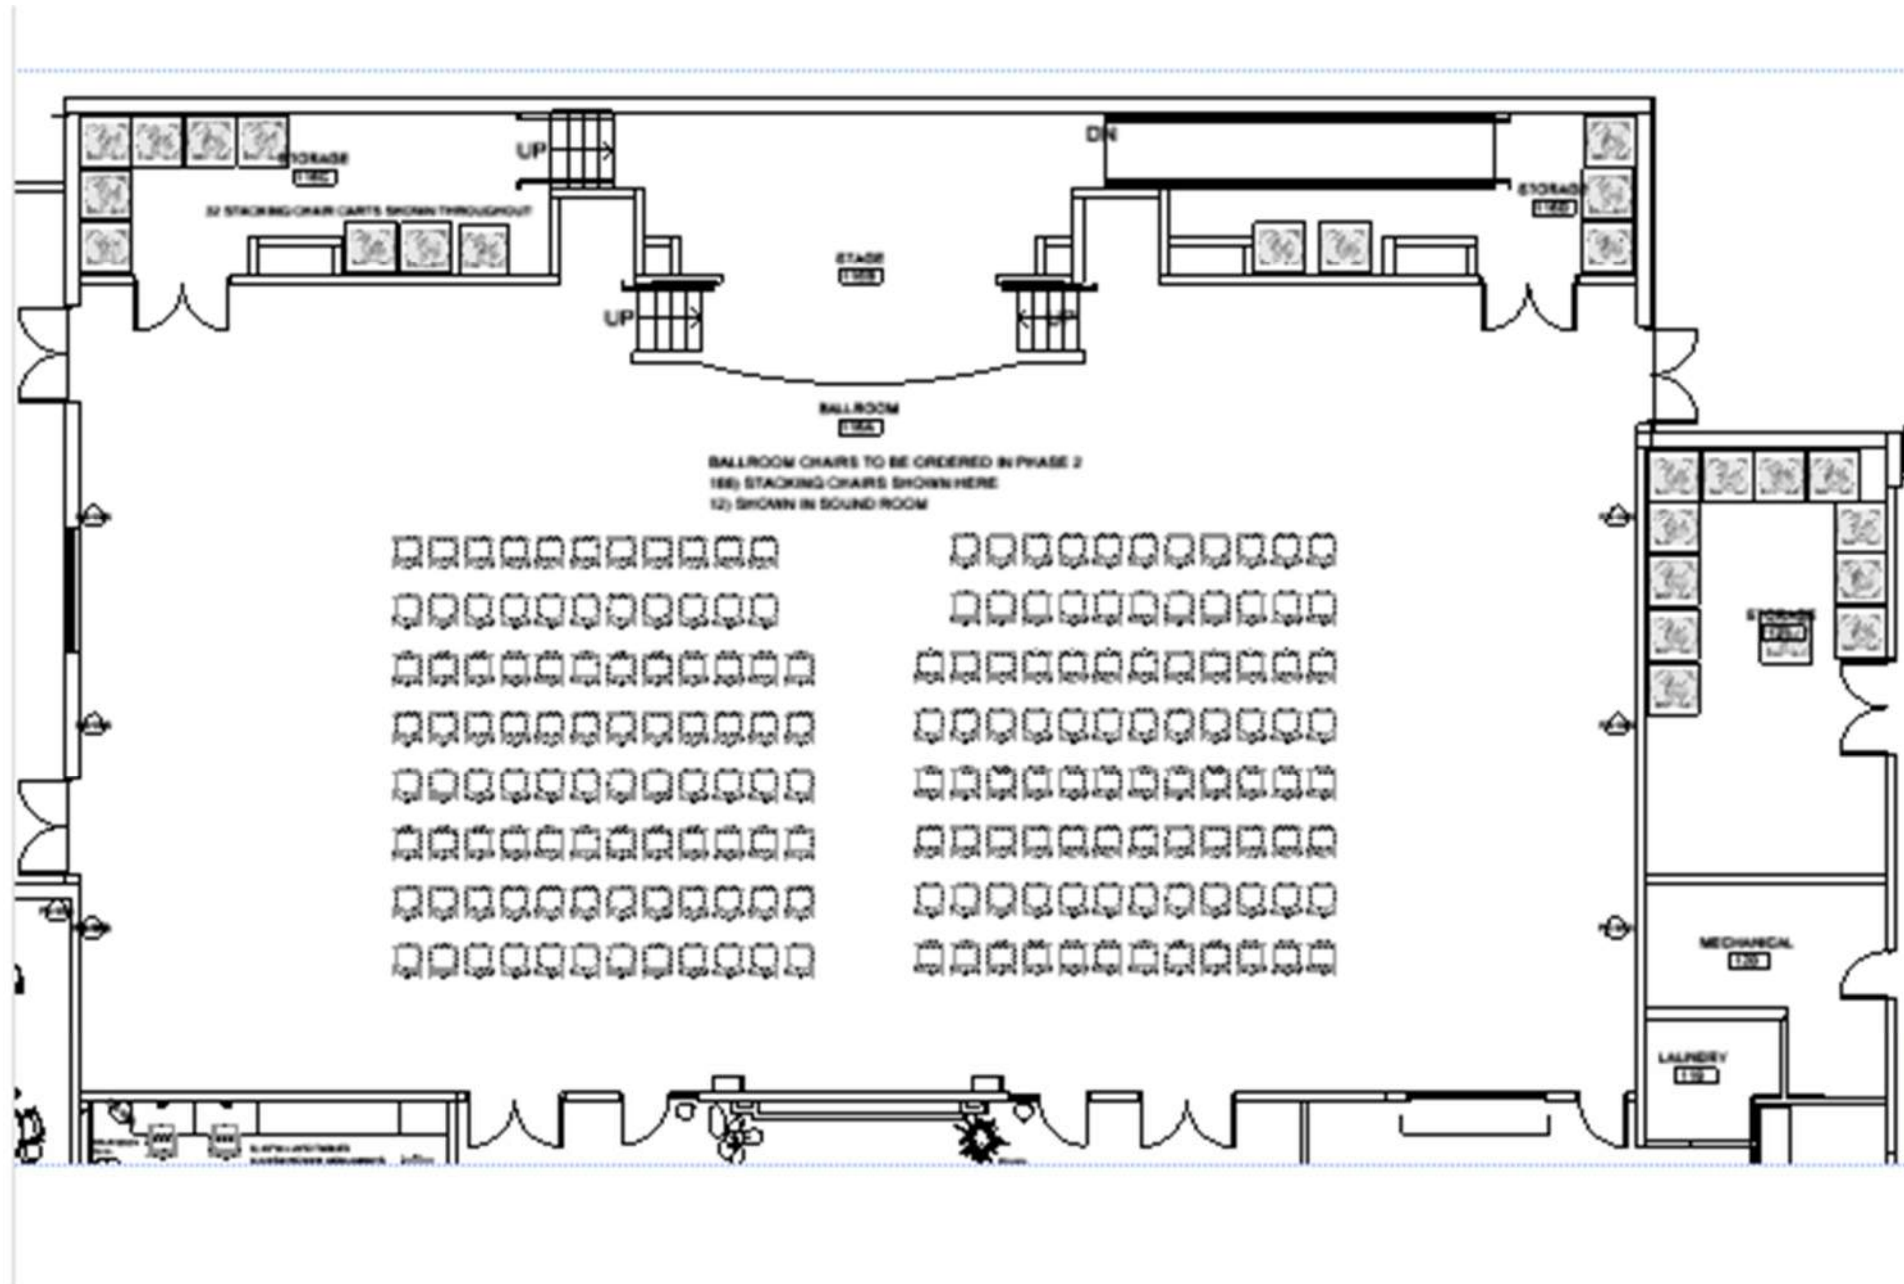

Aluminum

Sit On It – Prava
High back Chair

The Grove/Theatre Room

NOTE: DRAWING & RENDERING DO NOT SHOW ACCURATE DETAILS OF OPTION 2 ITEMS QUOTED

The Grove/Theatre Room Seating

JSI – BeSPACE Lounge
29.5"D x 33.25"W x 29.75"H

Ballroom

188) STACKING CHAIRS SHOWN HERE
12) SHOWN IN SOUND ROOM
67) DOLLIES (not all shown on plan)

Ballroom Chairs

Sit On It - Focus
Armless Stacking Chair
Fully Upholstered
Stacks 3 High on Floor/3 High on Dolly