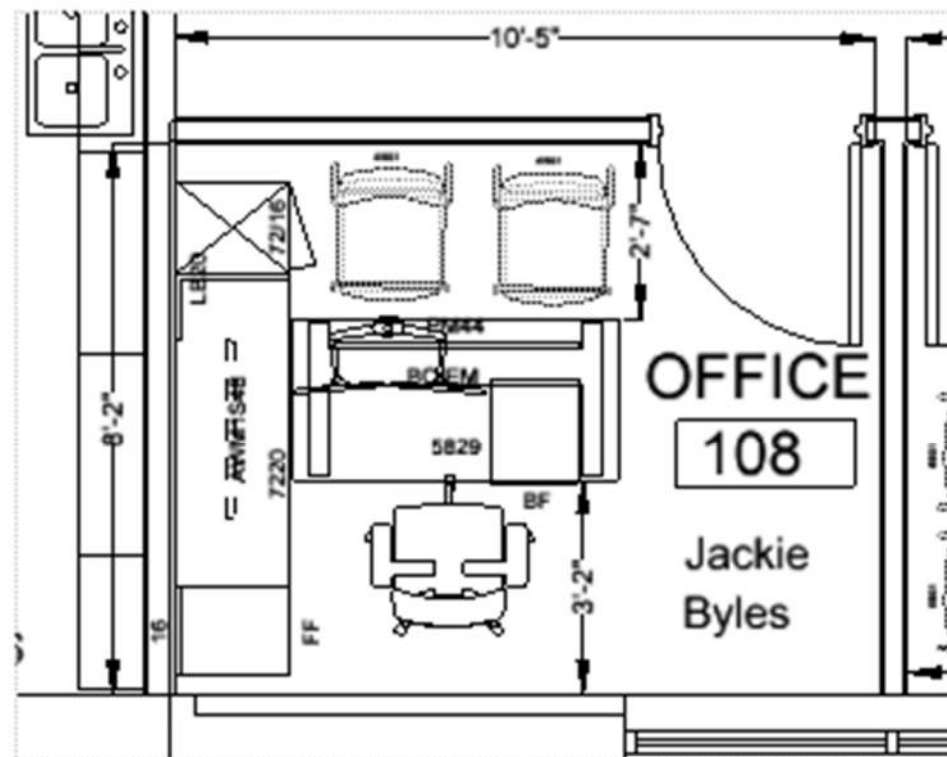

Private Office – Jackie Byles