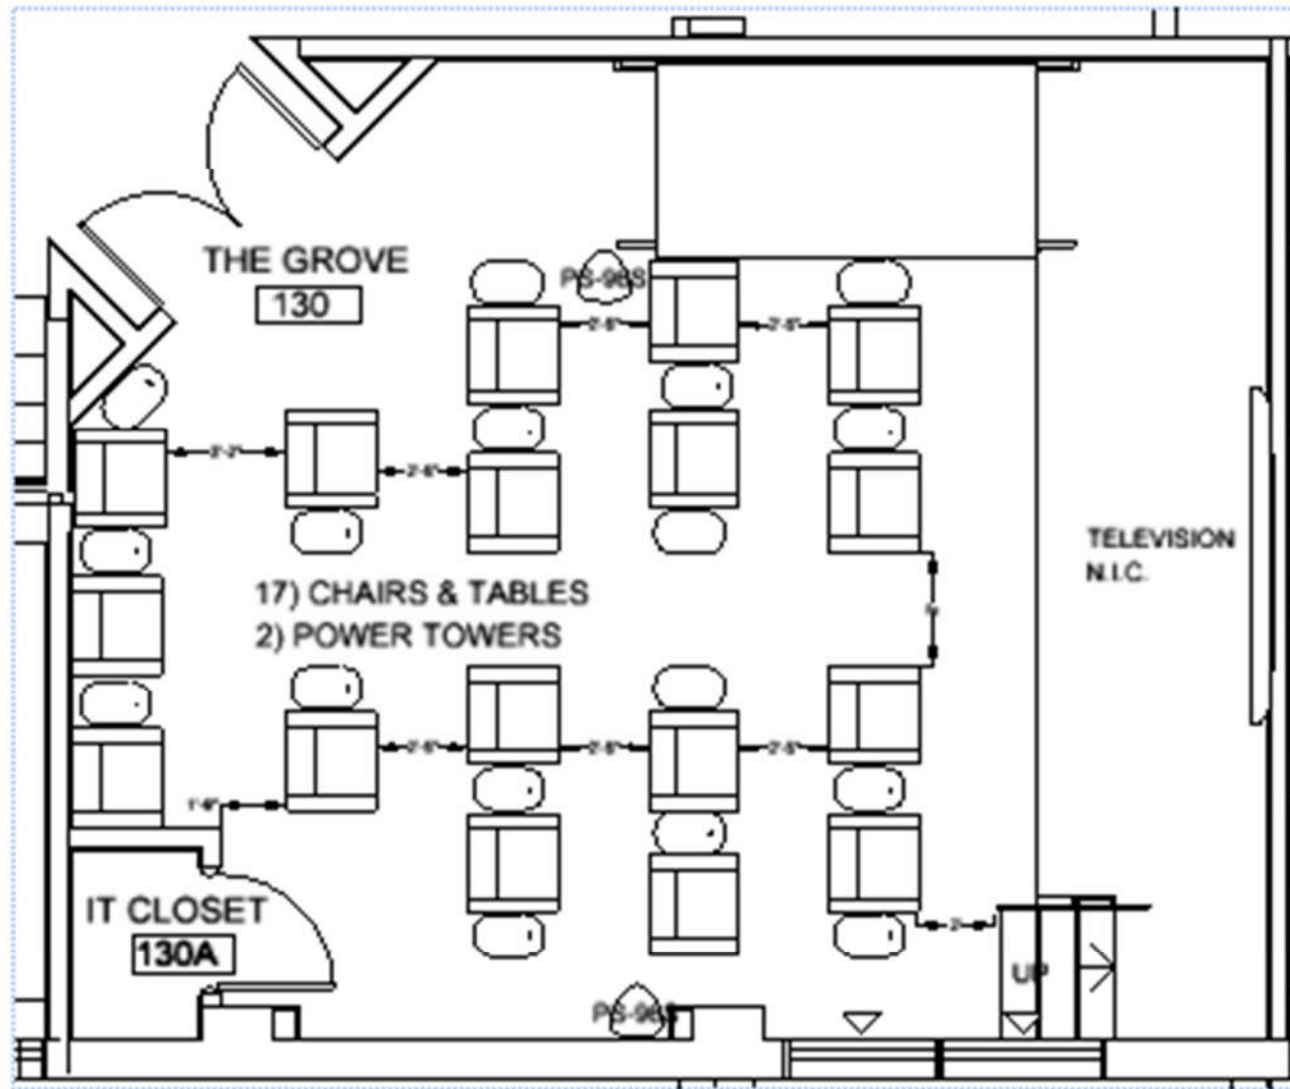

Seating Base Finish

Vitality (Morbern)
1-Black Velvet

Seating Metal Leg + Frame Finish

Black

Global – Roma
Nested Chairs takes up 113.5"L x 24.5"W
First Chair 23.5" + 10" per additional chair

Slipper Glide

Garden Room/Conference

Garden Room/Conference table and chairs

Global – Boardroom Table

Table Top Laminate

Dark Espresso
(DES)

Chair Vinyl

SNOW

Chair Base

Aluminum

Sit On It – Prava
High back Chair

The Grove/Theatre Room

NOTE: DRAWING & RENDERING DO NOT SHOW ACCURATE DETAILS OF OPTION 2 ITEMS QUOTED

The Grove/Theatre Room Seating

JSI – BeSPACE Lounge
29.5"D x 33.25"W x 29.75"H