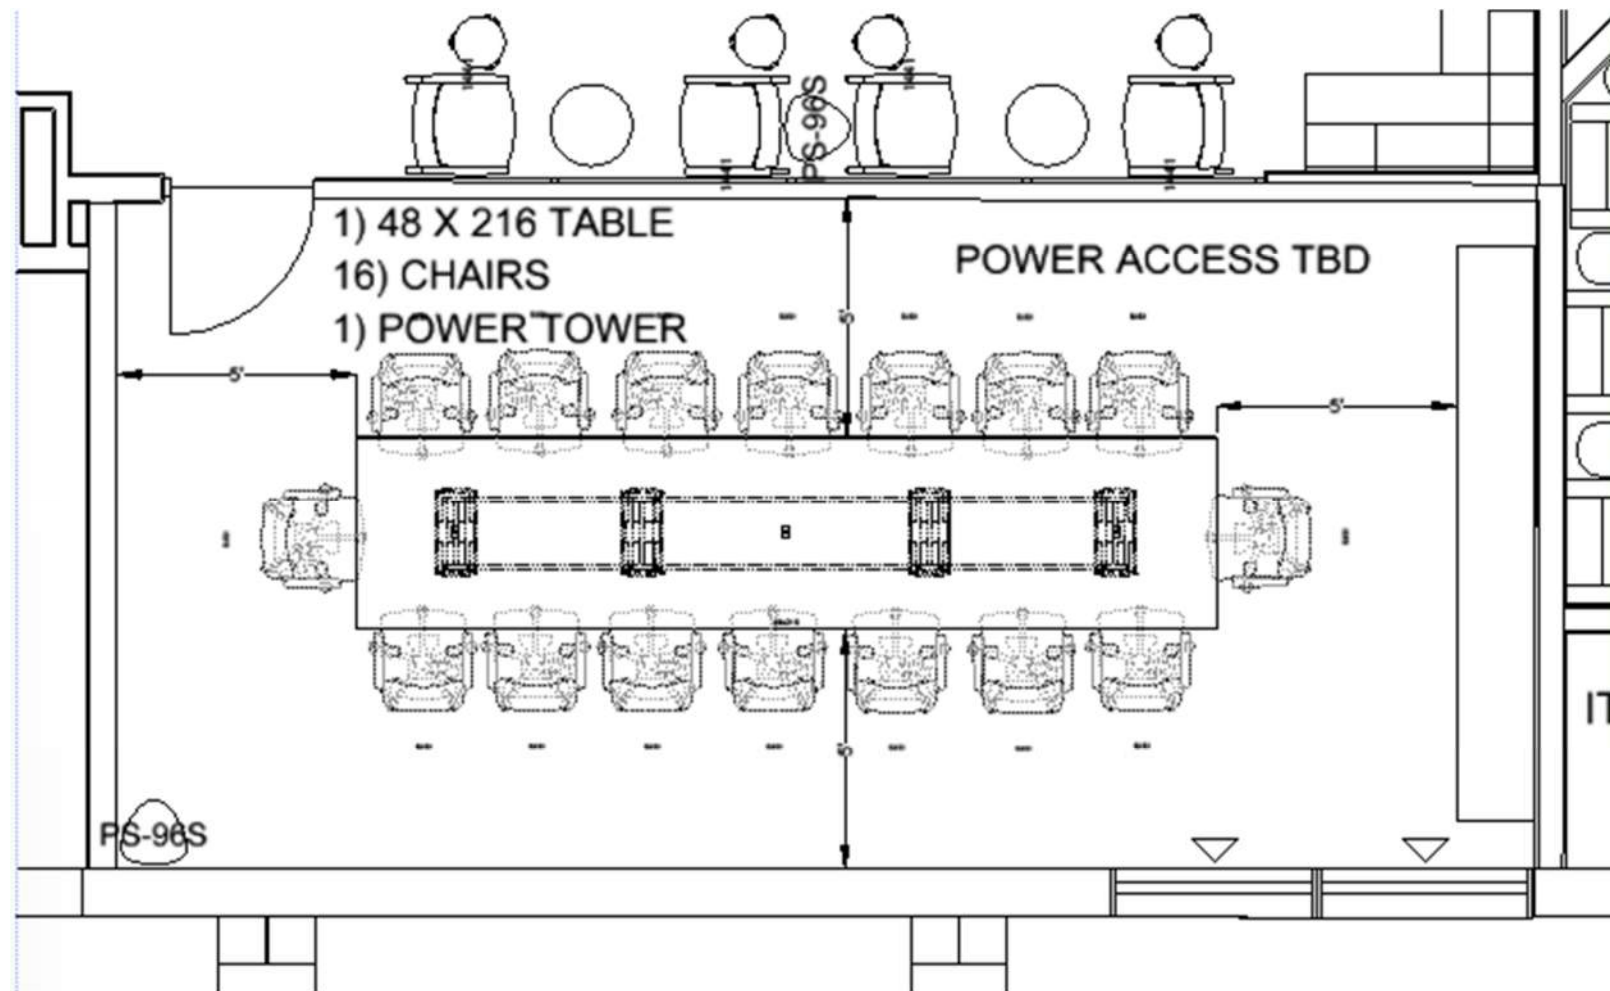

Garden Room/Conference