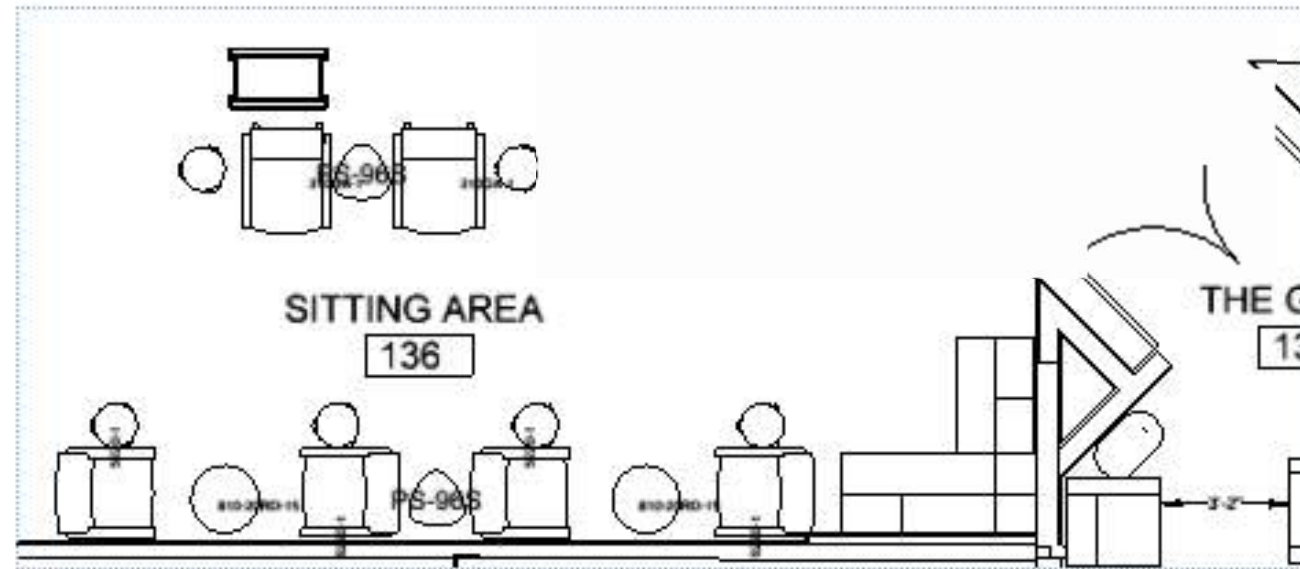

Brushed Chrome
(BCH)

Sitting Area (same seating & tables as Lobby)

NOTE: DRAWING DOES NOT SHOW ACCURATE DETAILS OF OPTION 2 ITEMS QUOTED

OFS – Silvr Ion

OFS - Silvr Ion
Round End Table,
metal base base,
Desert HPL top