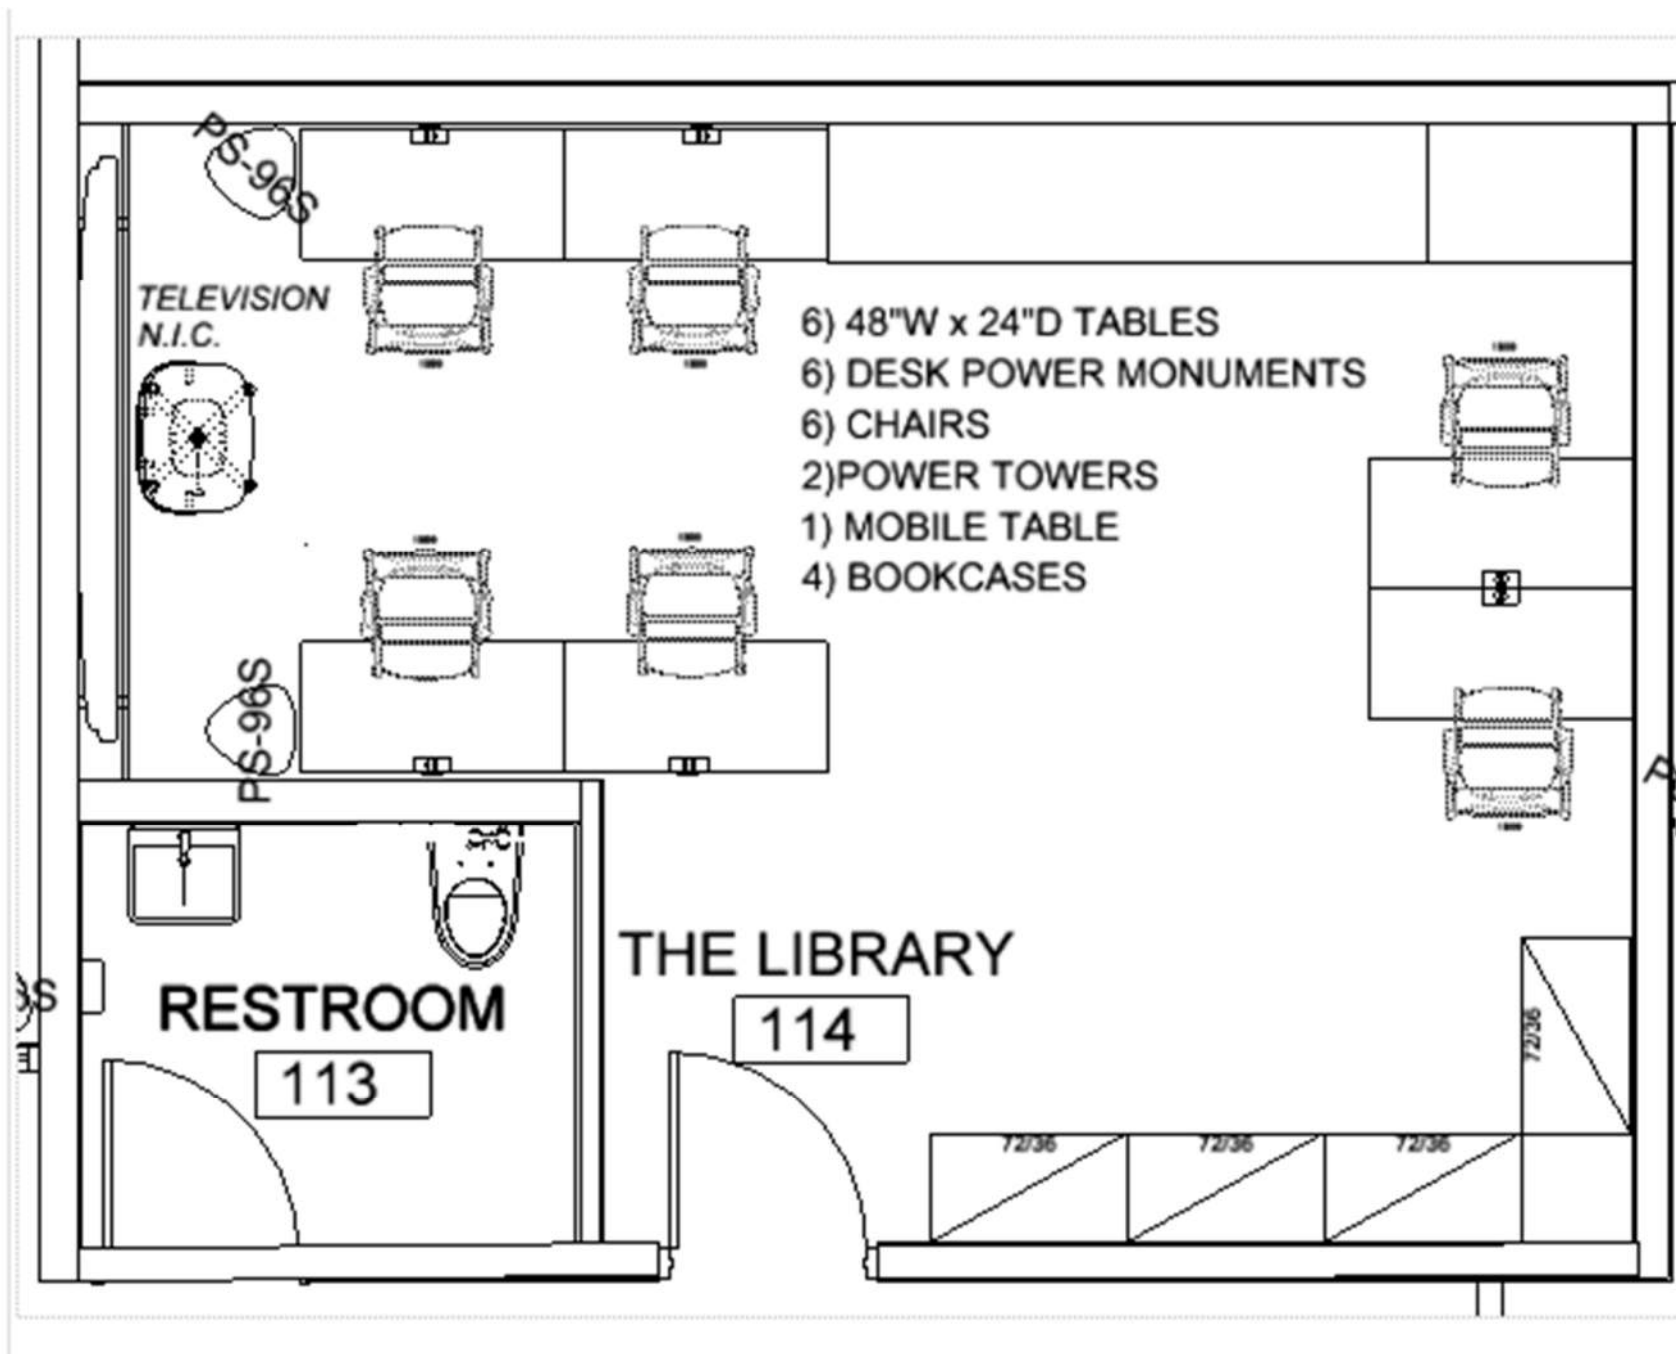

Library/Computer Room

Laminate

Paint