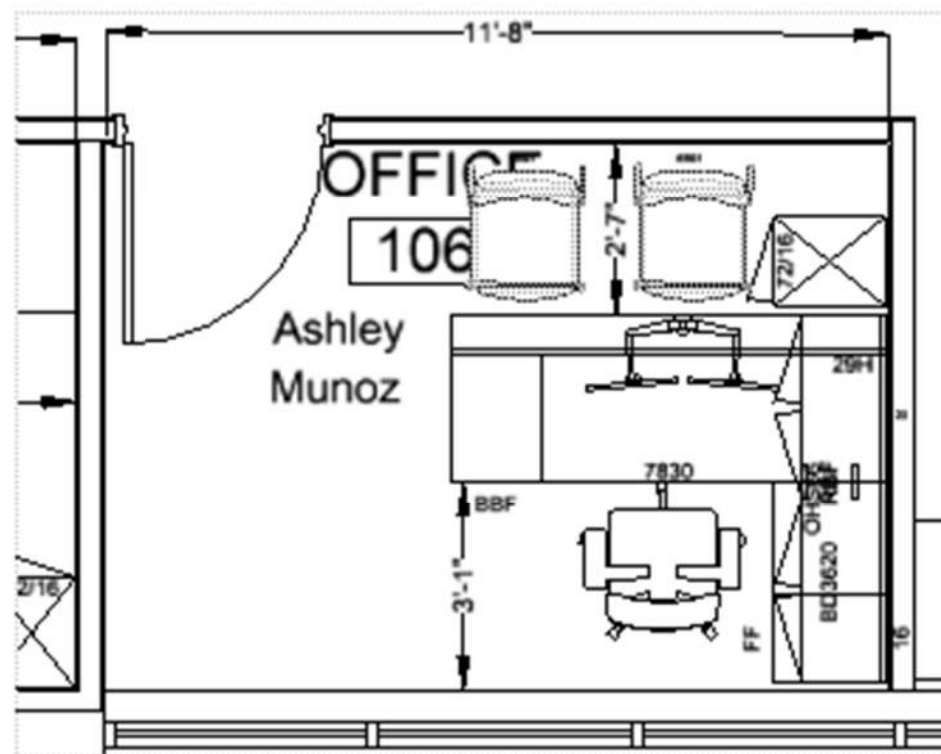

Aluminum

Sit On It – Prava
High back Chair

The Grove/Theatre Room

NOTE: DRAWING & RENDERING DO NOT SHOW ACCURATE DETAILS OF OPTION 2 ITEMS QUOTED

The Grove/Theatre Room Seating

JSI – BeSPACE Lounge
29.5"D x 33.25"W x 29.75"H

THROUGHOUT:
OFS – Isle Power Tower
Portable Power Recharging Unit

Private Office – Jackie Byles

Private Office – Jennifer Stone

Private Office – Ashley Munoz

Private Office – Ref finishes

Tackboard Fabric – Gr 10