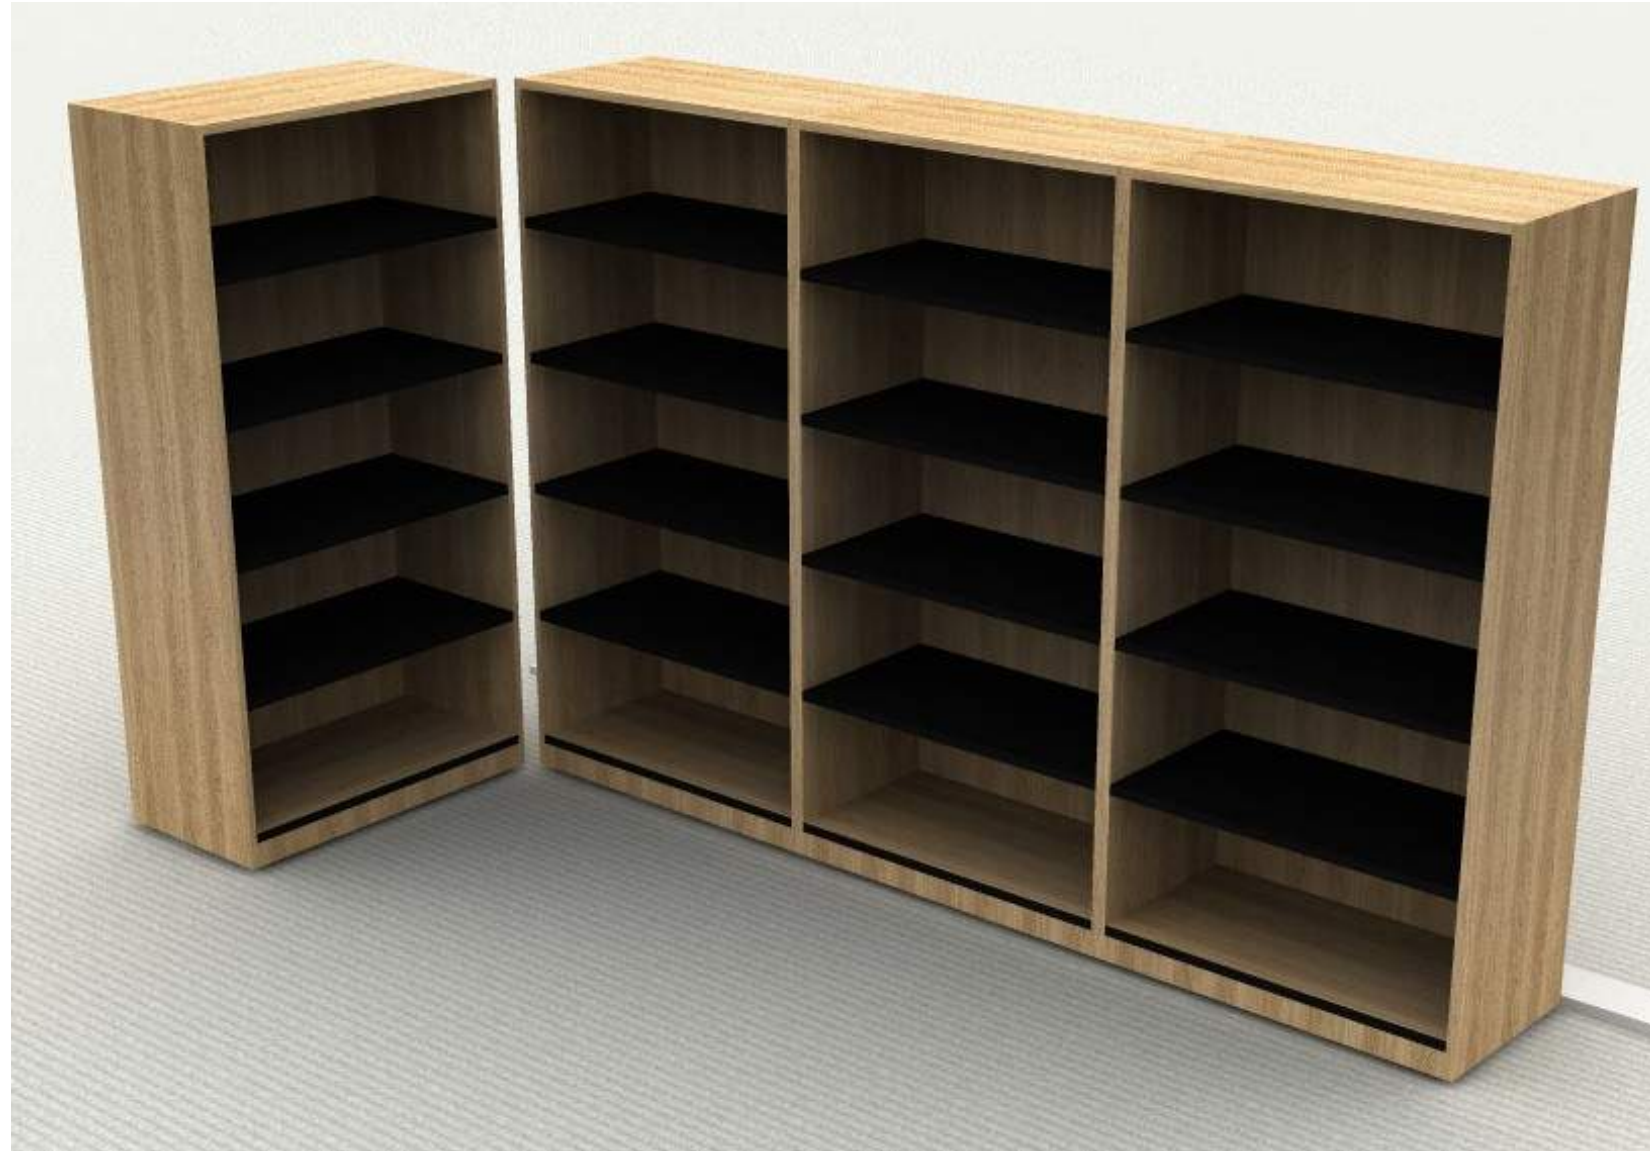

Knoll – Pixel
Flat Edge
250 lb. Weight Limit
Pin Set Height Adjustable 28-3/4" – 34H"

Laminate

Classic Oak

Paint

Sterling -
Textured

Library/Computer Room Shelving

Knoll Reff Bookcases
Laminate
72-1/2"Hx36"Wx20"D