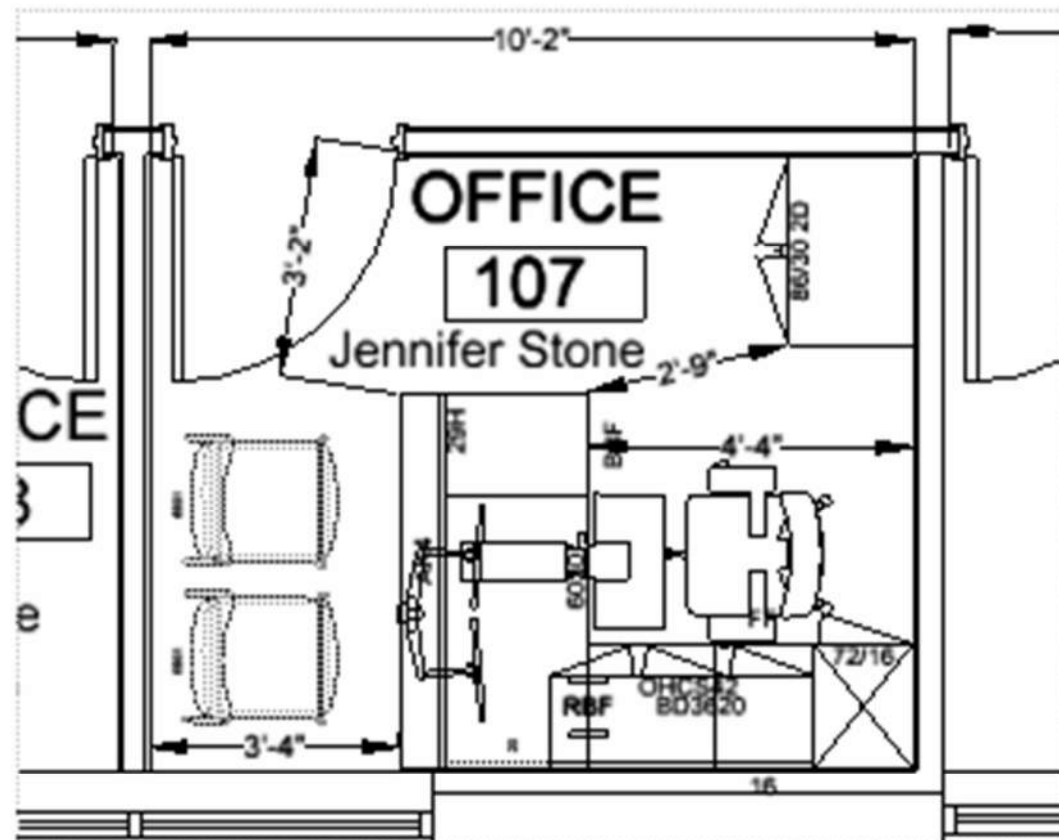

Private Office – Jennifer Stone