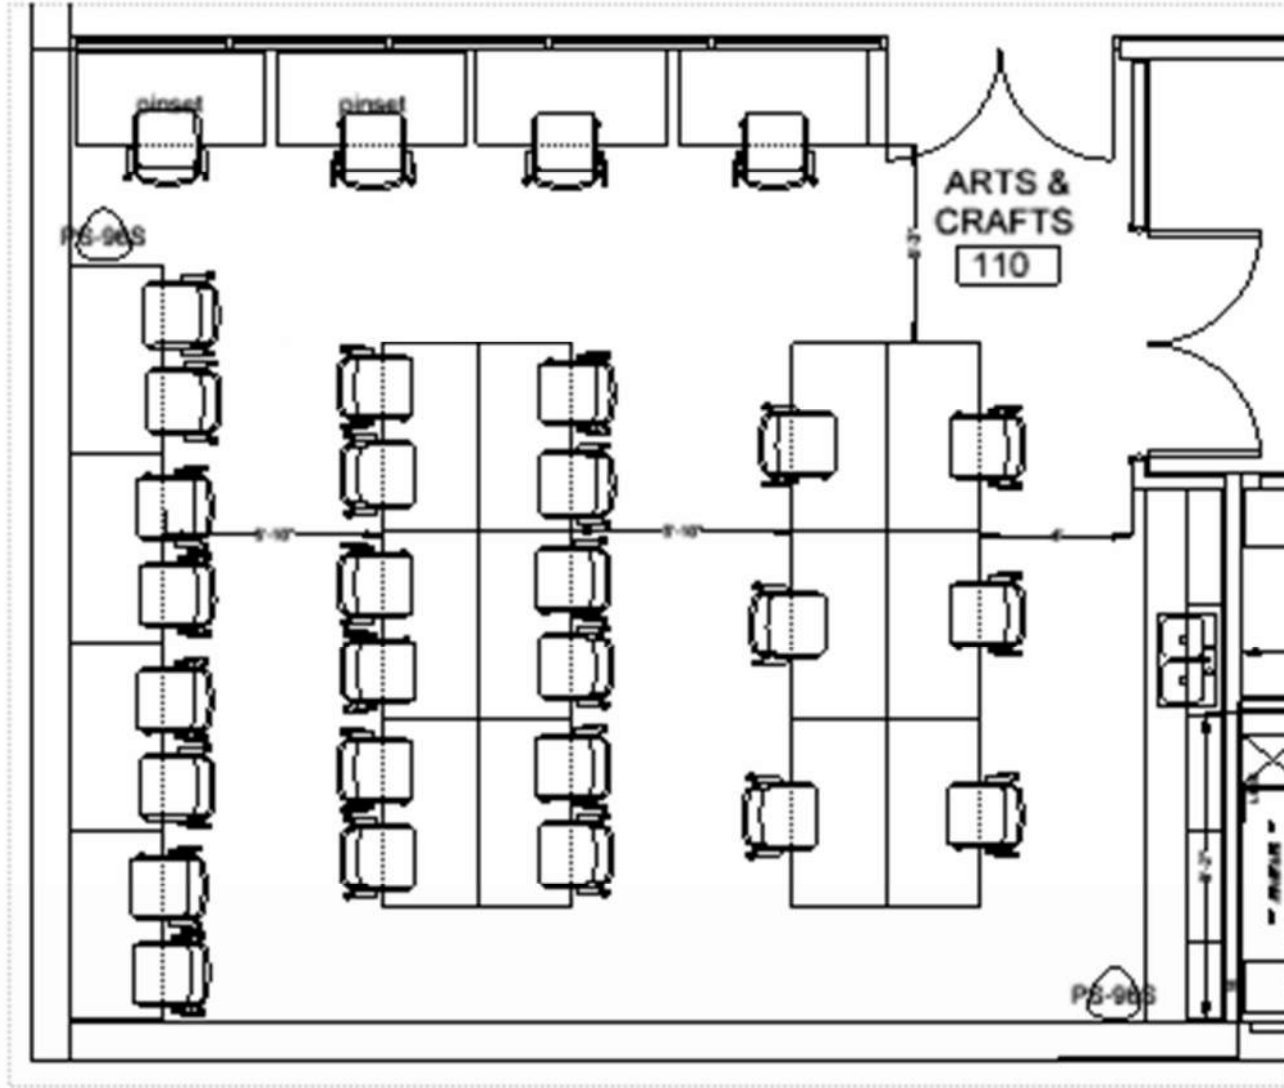

Arts & Crafts Room