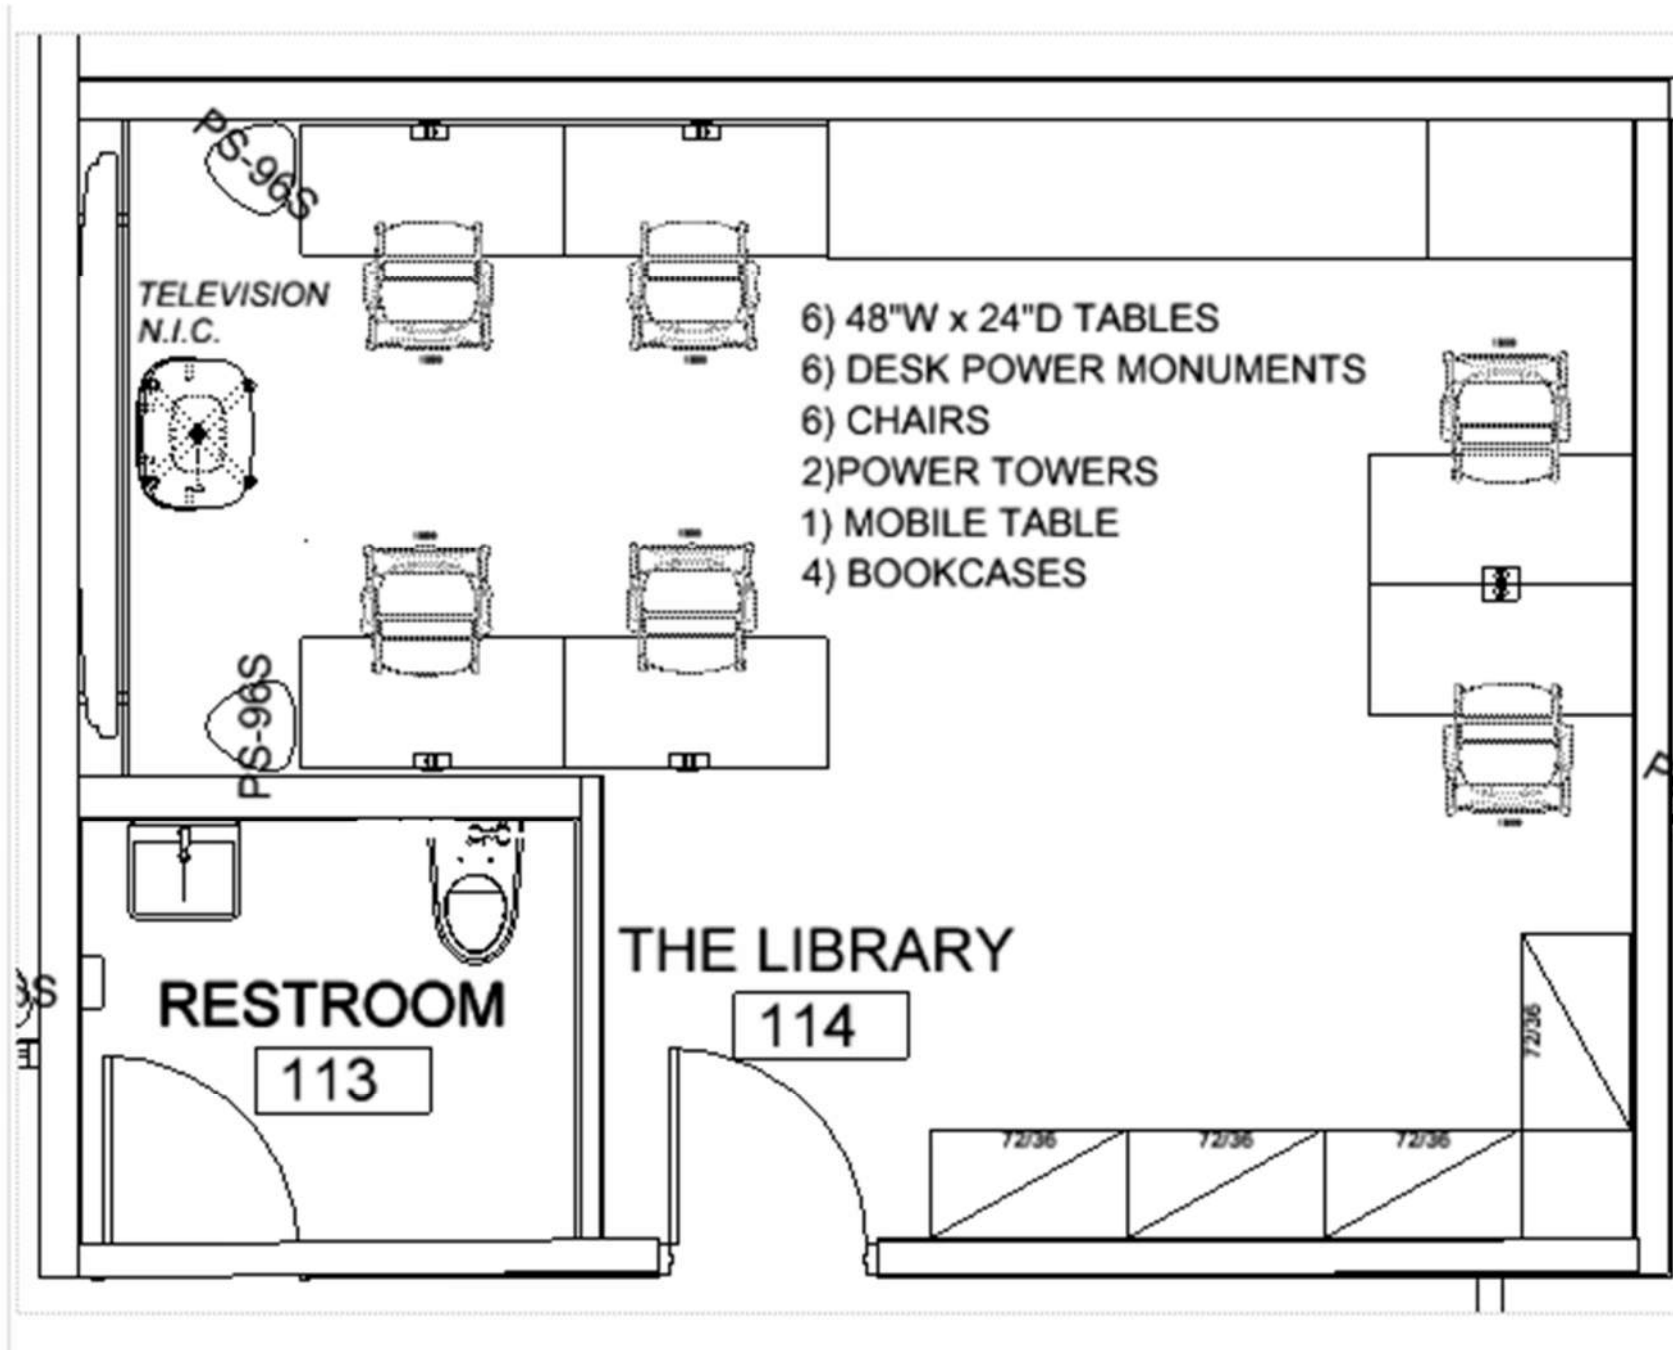

The Library/Computer Room

Laminate

Paint