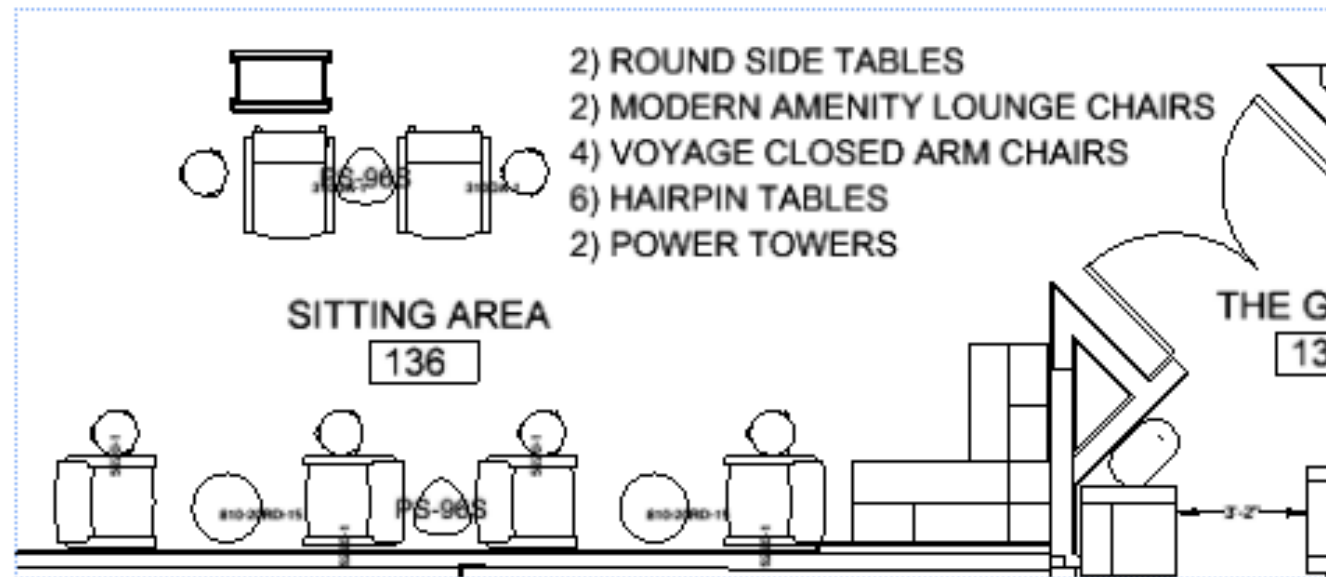

Sitting Area (same seating & tables as Lobby)