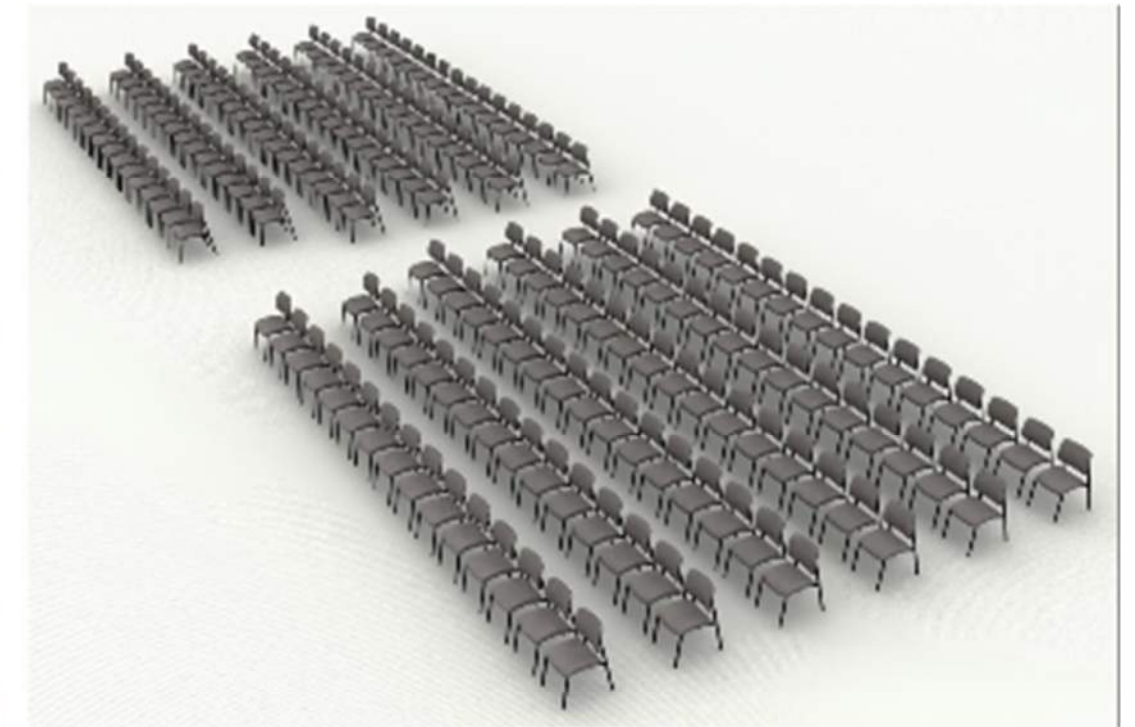

Ballroom

188) STACKING CHAIRS SHOWN HERE
12) SHOWN IN SOUND ROOM
25) DOLLIES