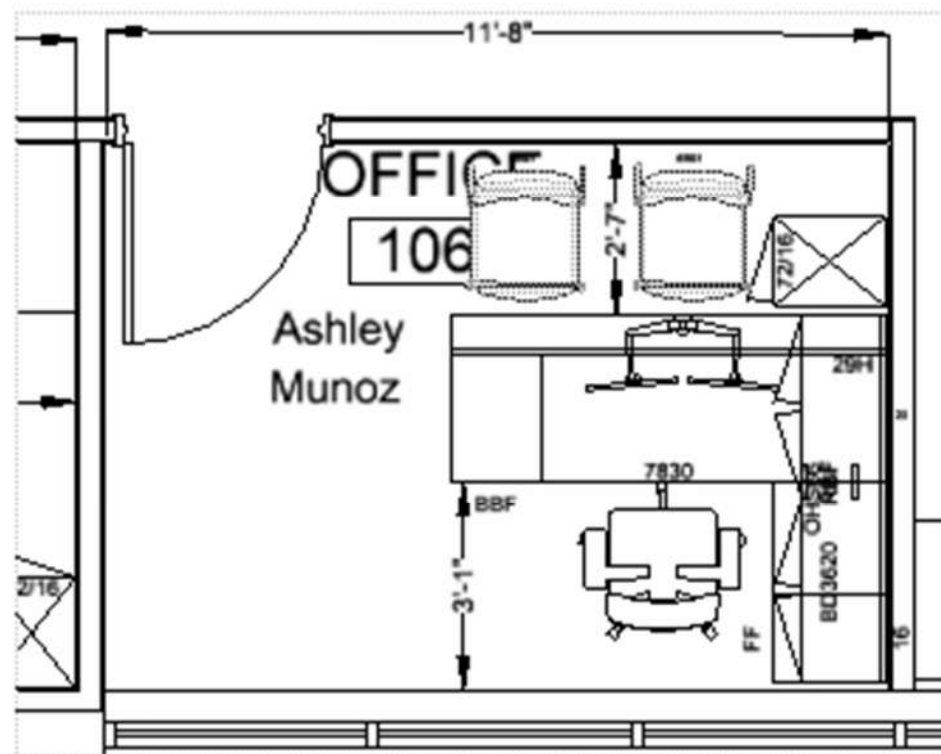

Private Office – Ashley Munoz