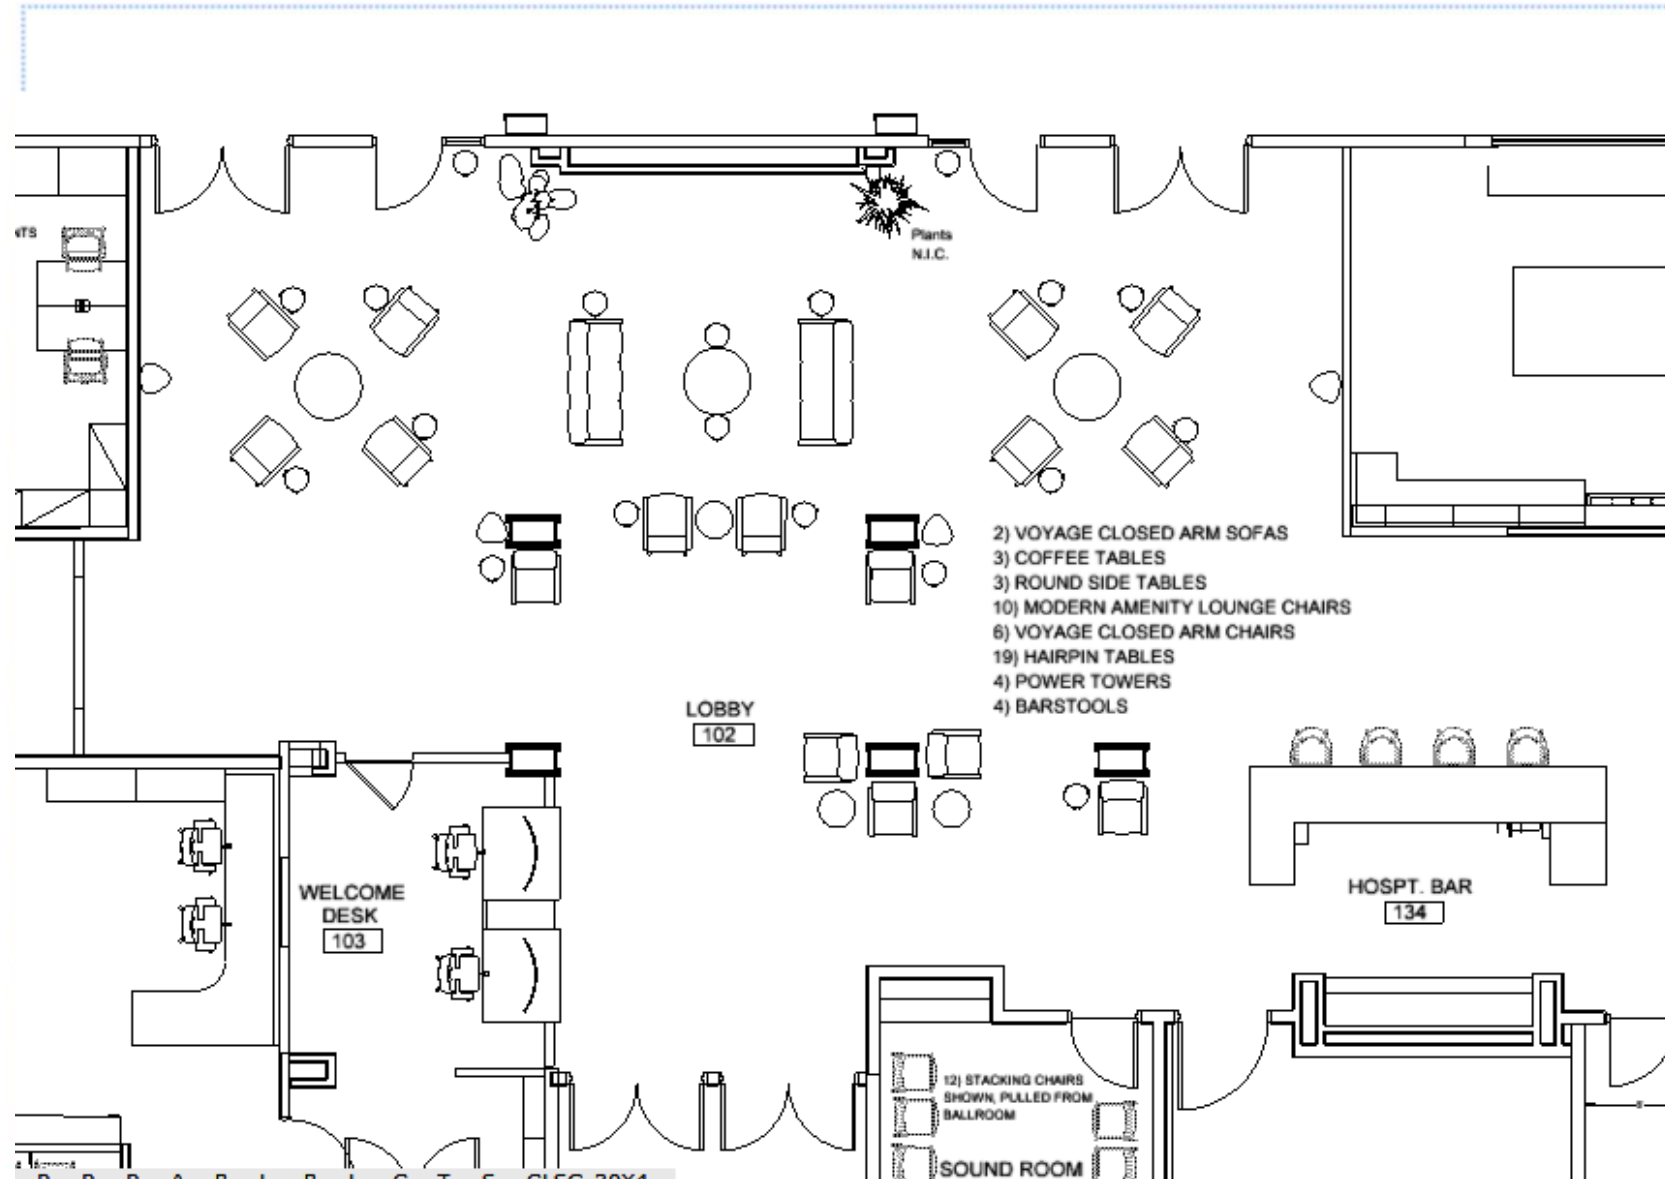

Farmers Branch Active Adult Center

GL Seaman
& Company

April 10, 2024

Floorplan

NOT TO SCALE

Lobby

Lobby Seating

OFS – Modern Amenity

27"W x 20"D x 27-45"H

Screen

Hush
Cool Grey, 1HS07

Top

TFL Top/Surface Laminate
Folkstone Grey (CP), 8Q

Base

Finish
Black, BK

Lobby Stools