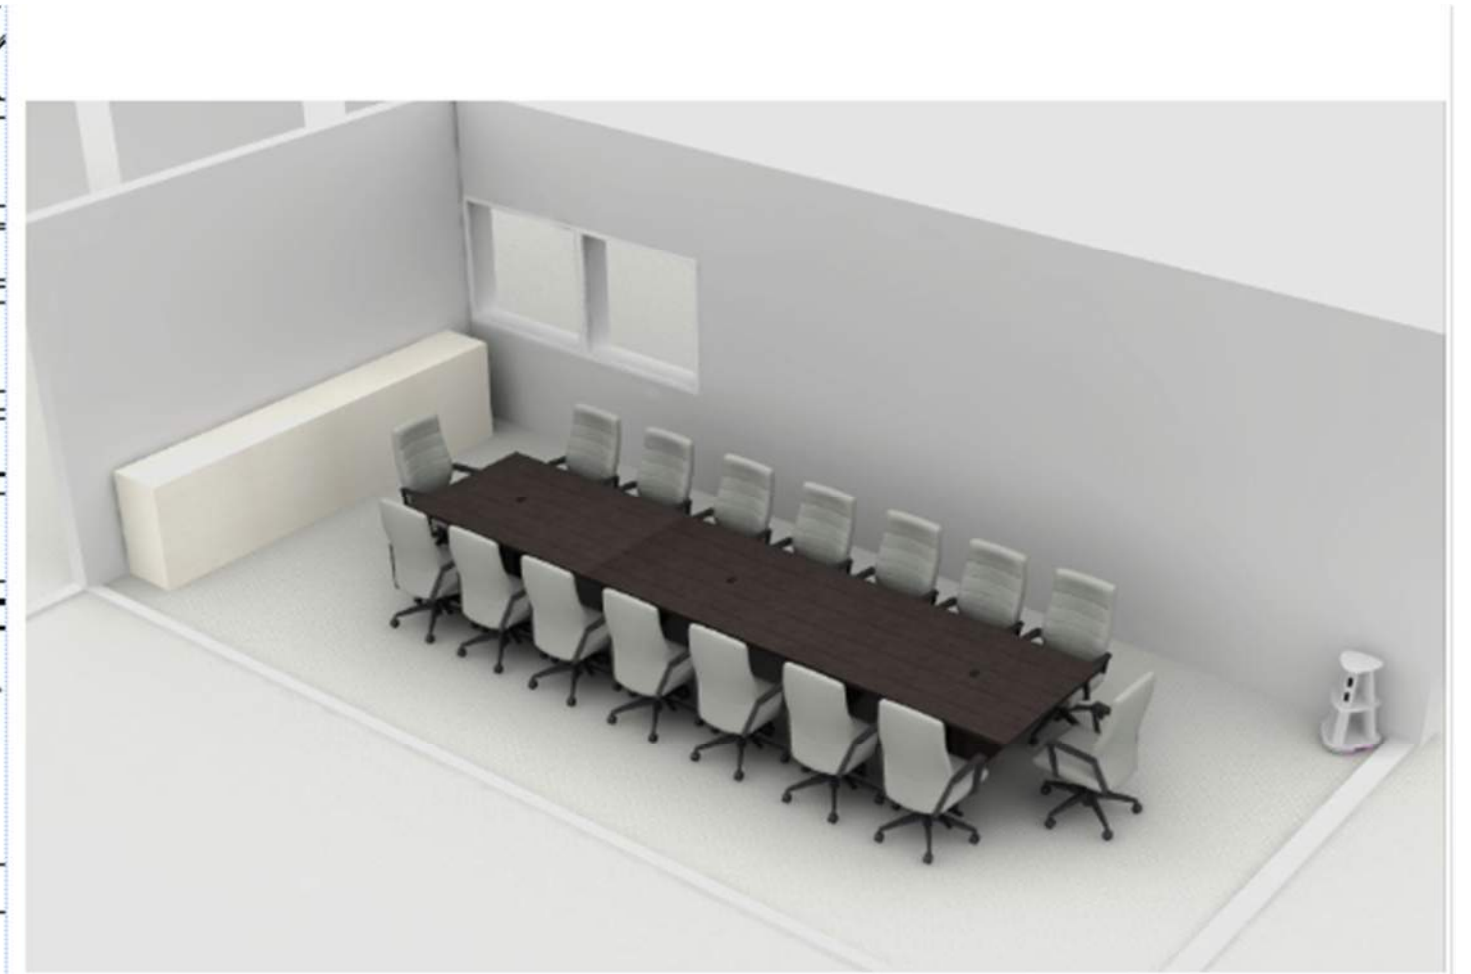

Black

Global – Roma
Nested Chairs takes up 113.5"L x 24.5"W
First Chair 23.5" + 10" per additional chair

Slipper Glide

The Garden Room/Conference

Garden Room/Conference table and chairs

Global – Boardroom Table