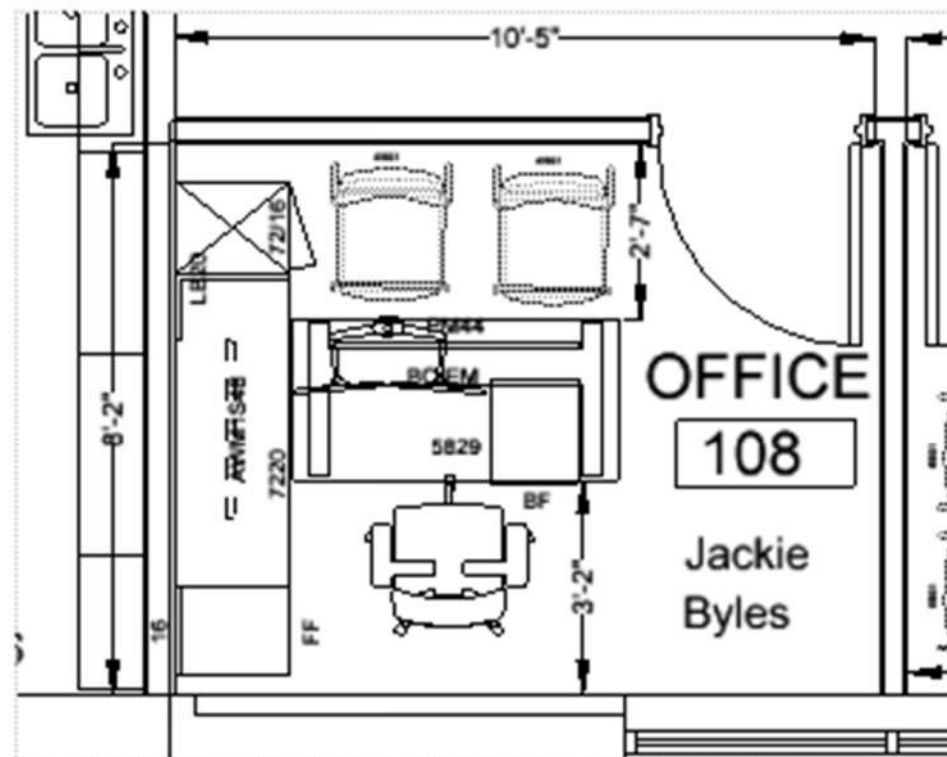

Private Office – Jackie Byles