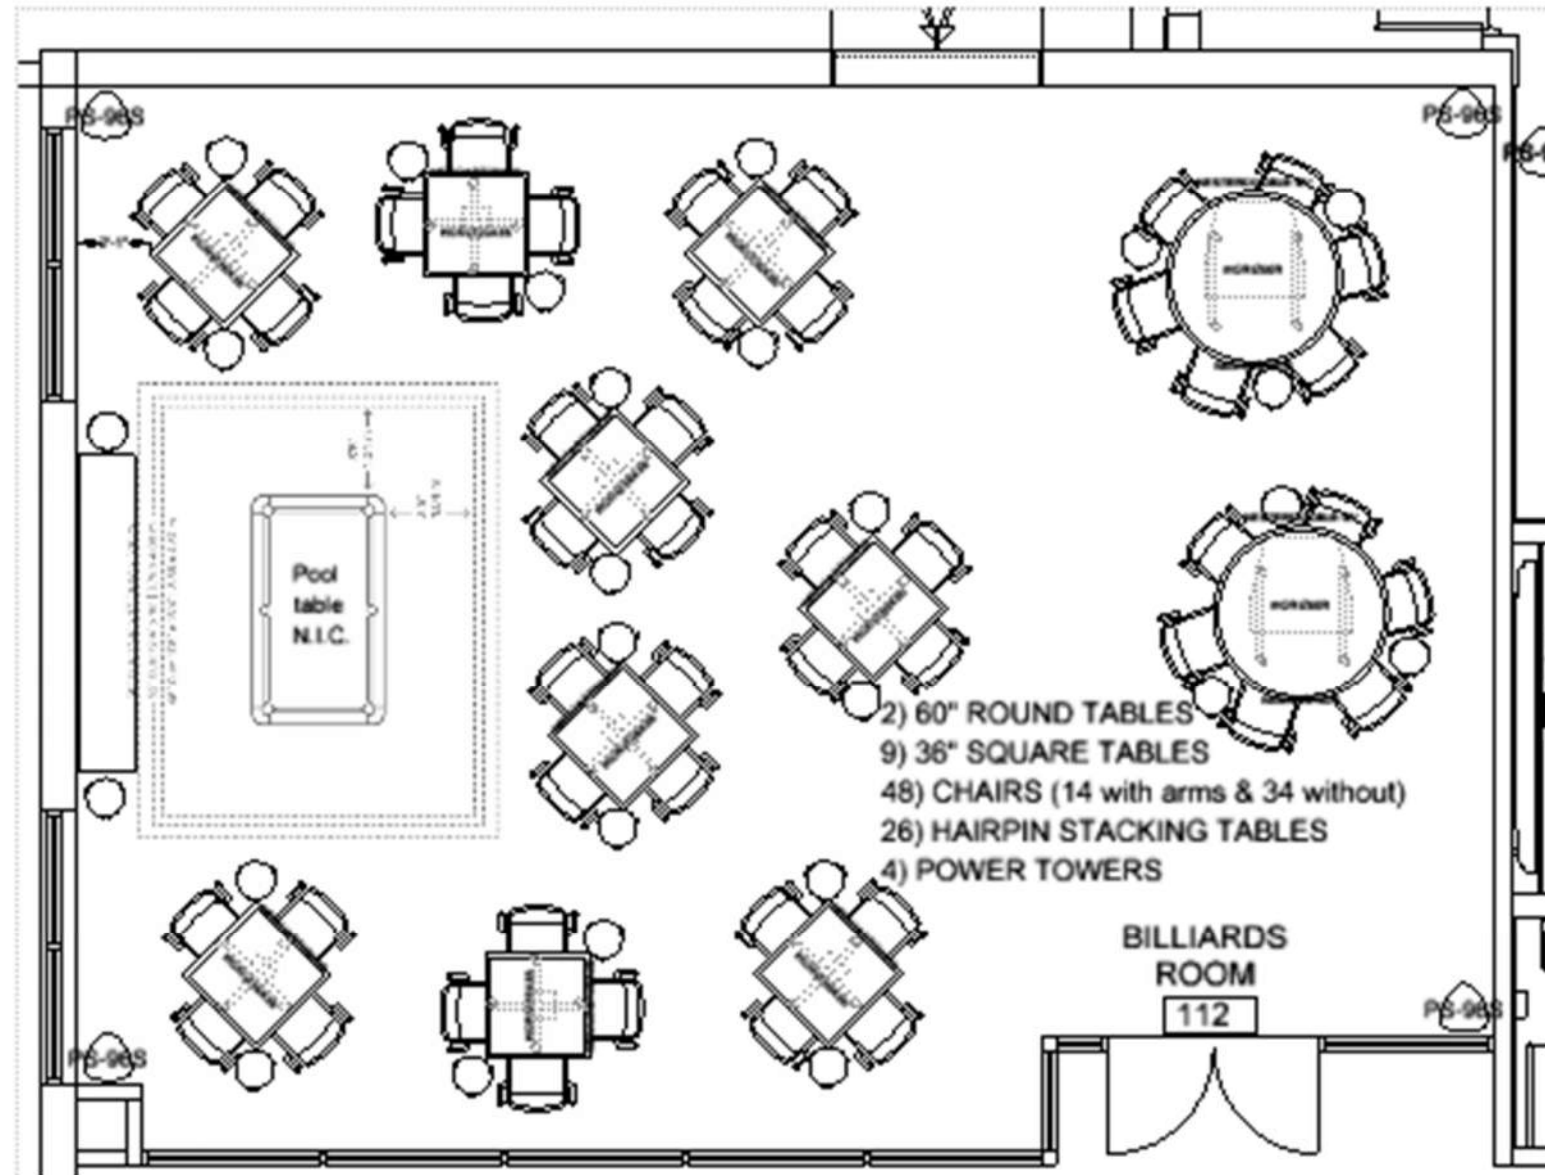

Billiards/Game Room