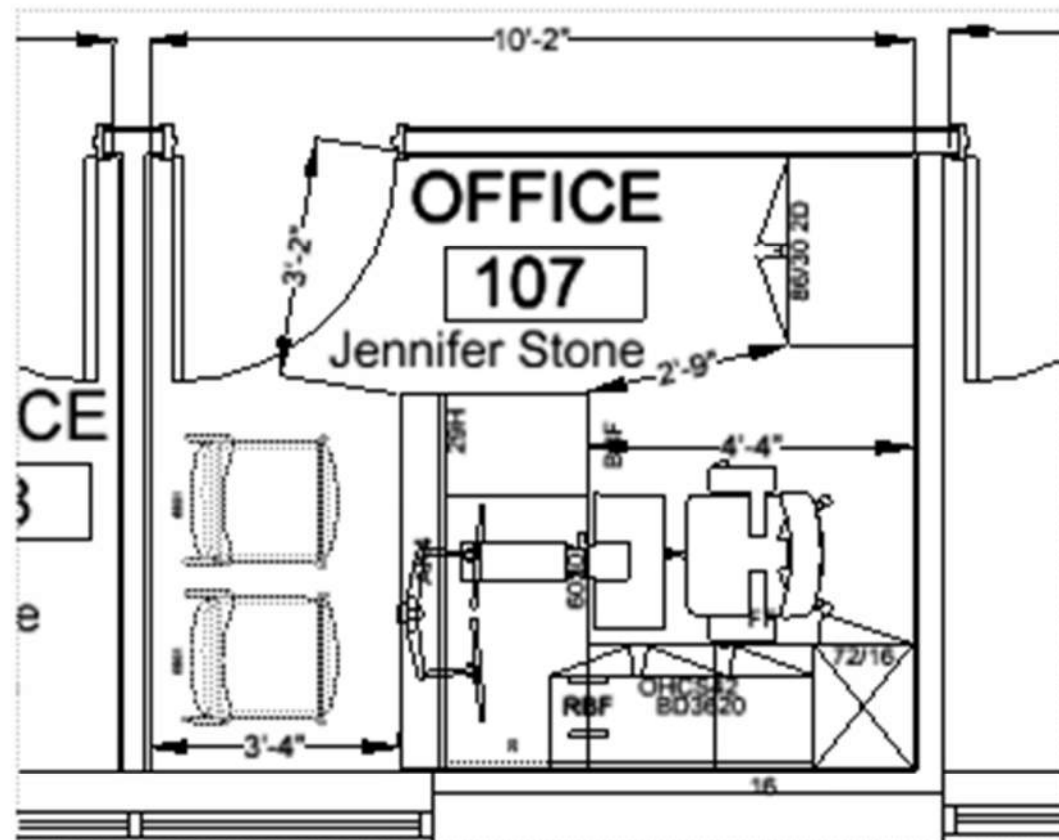

Private Office – Jennifer Stone