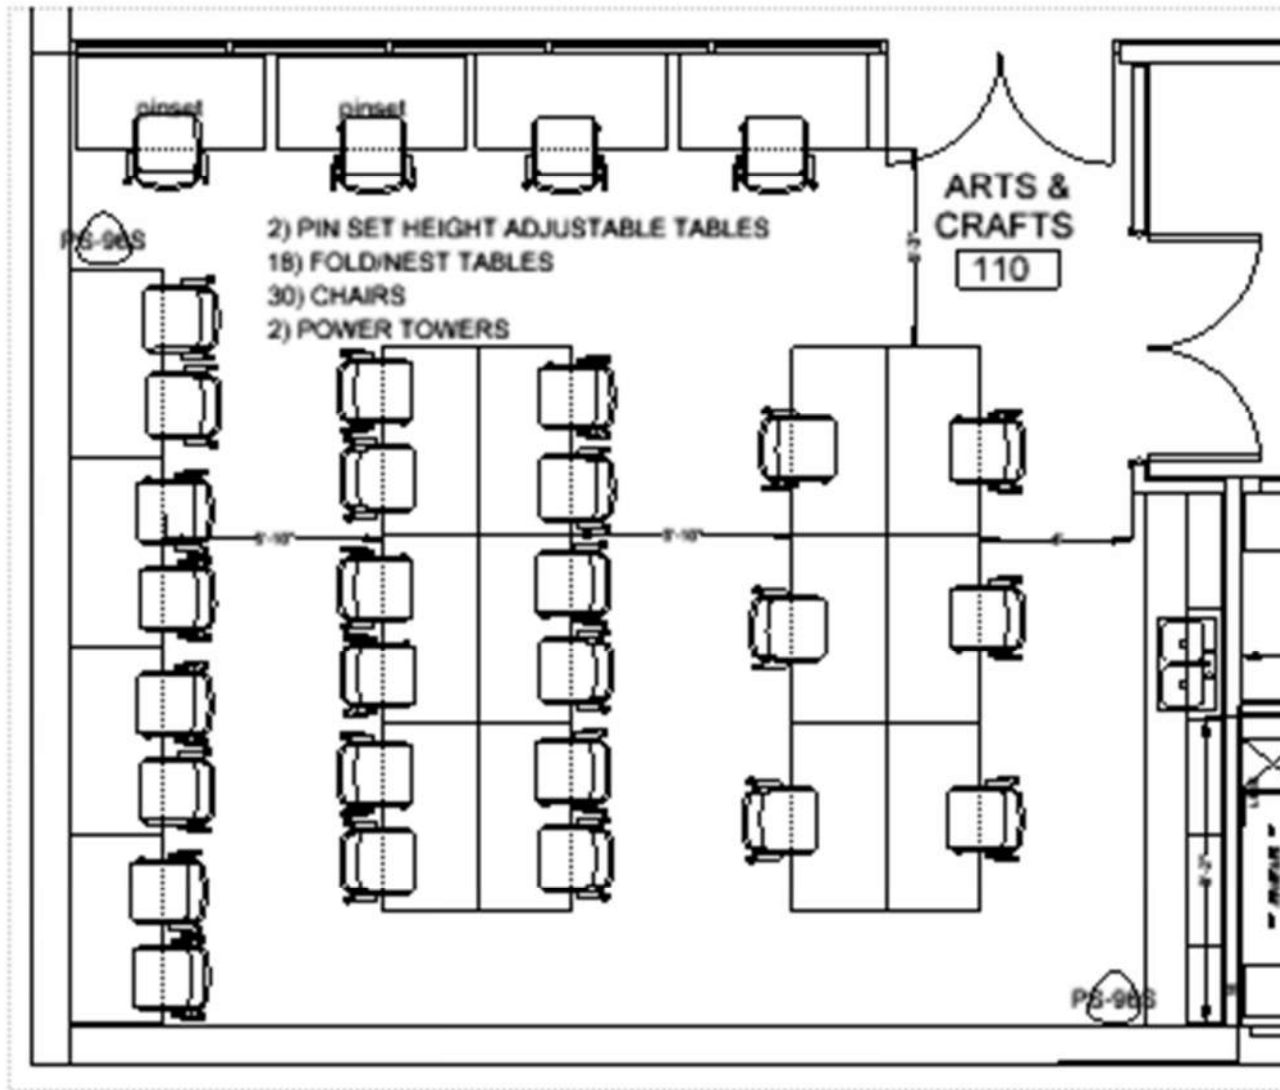

Arts & Crafts