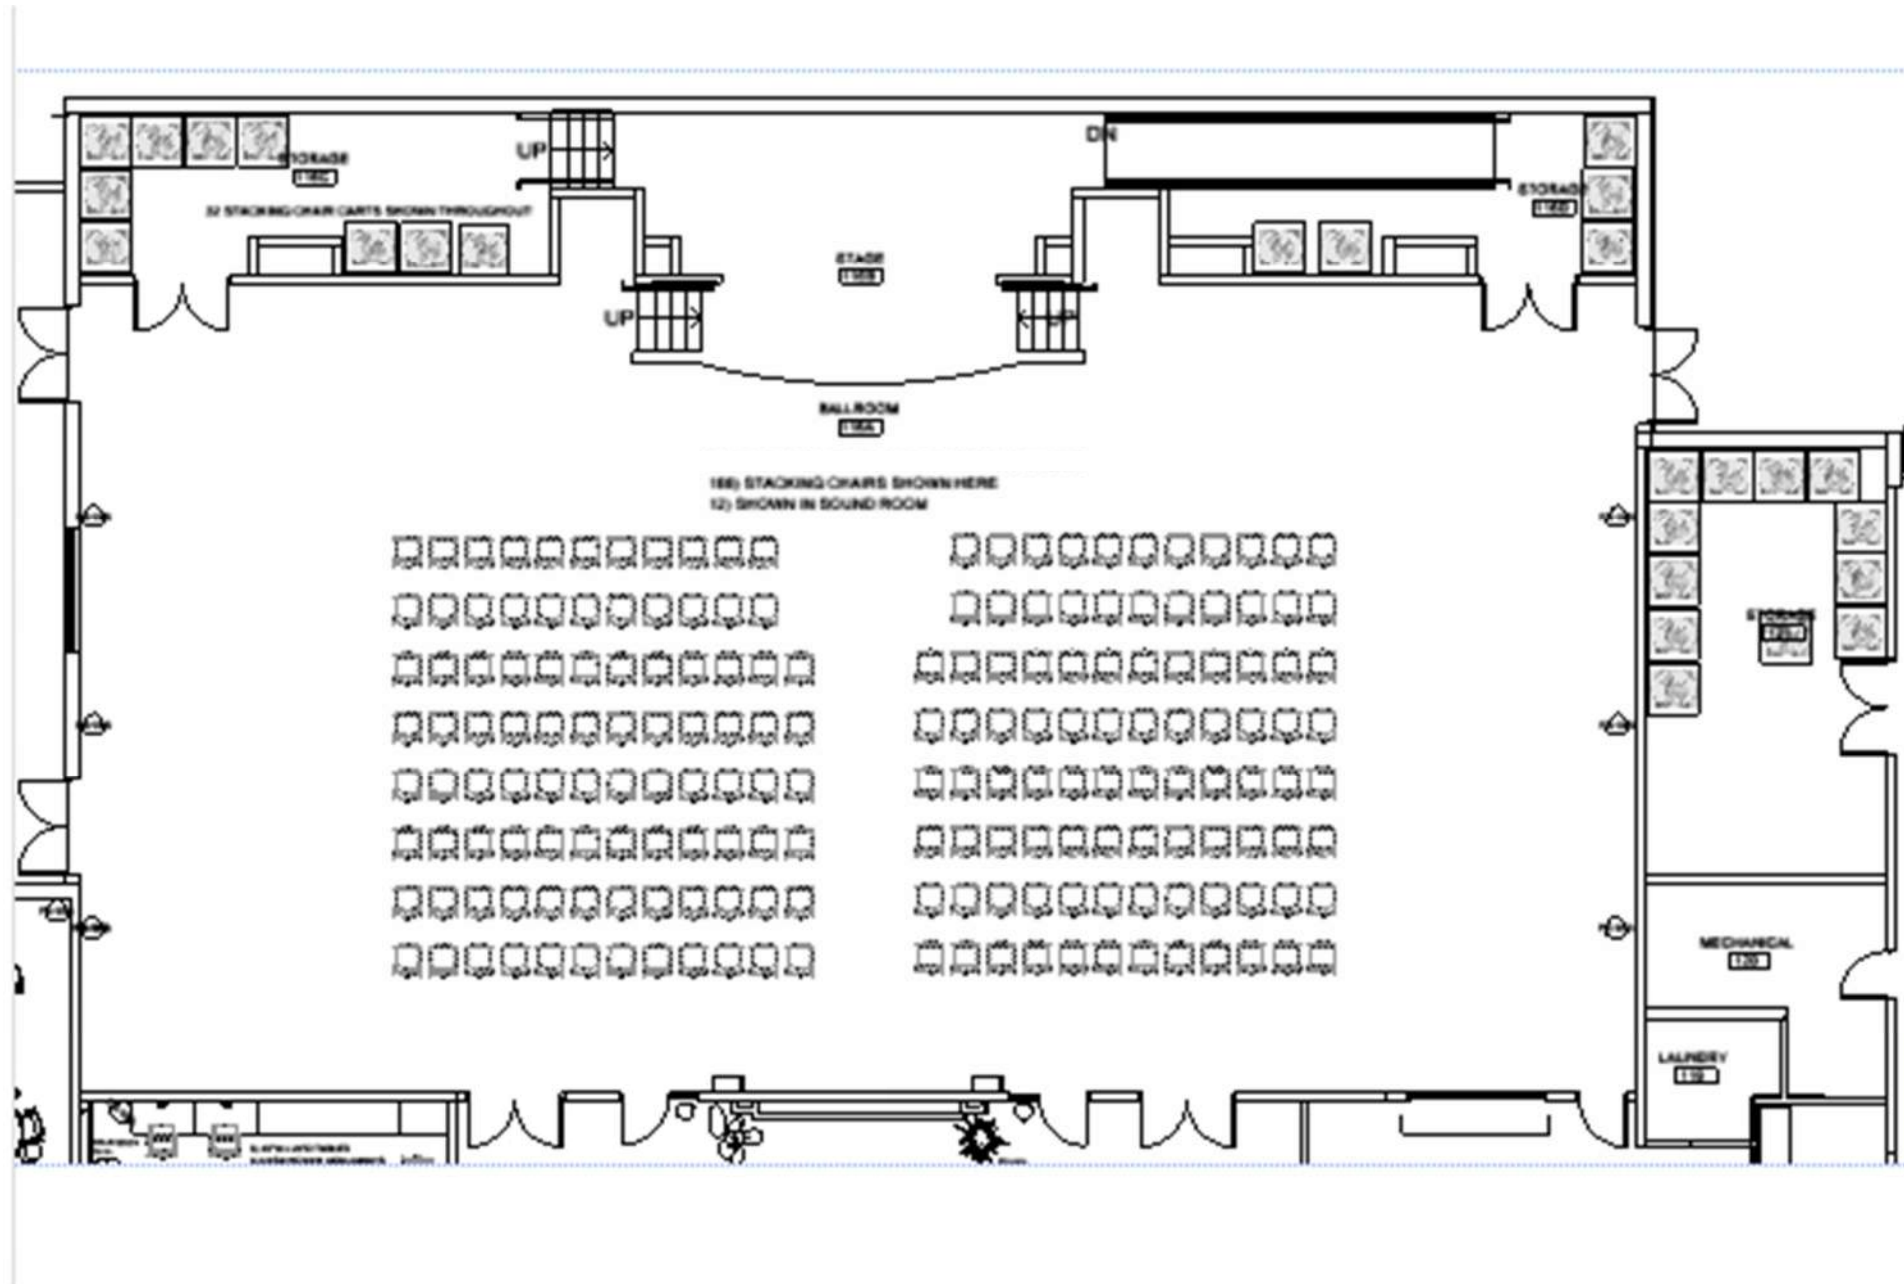

Ballroom

188) STACKING CHAIRS SHOWN HERE
12) SHOWN IN SOUND ROOM
25) DOLLIES