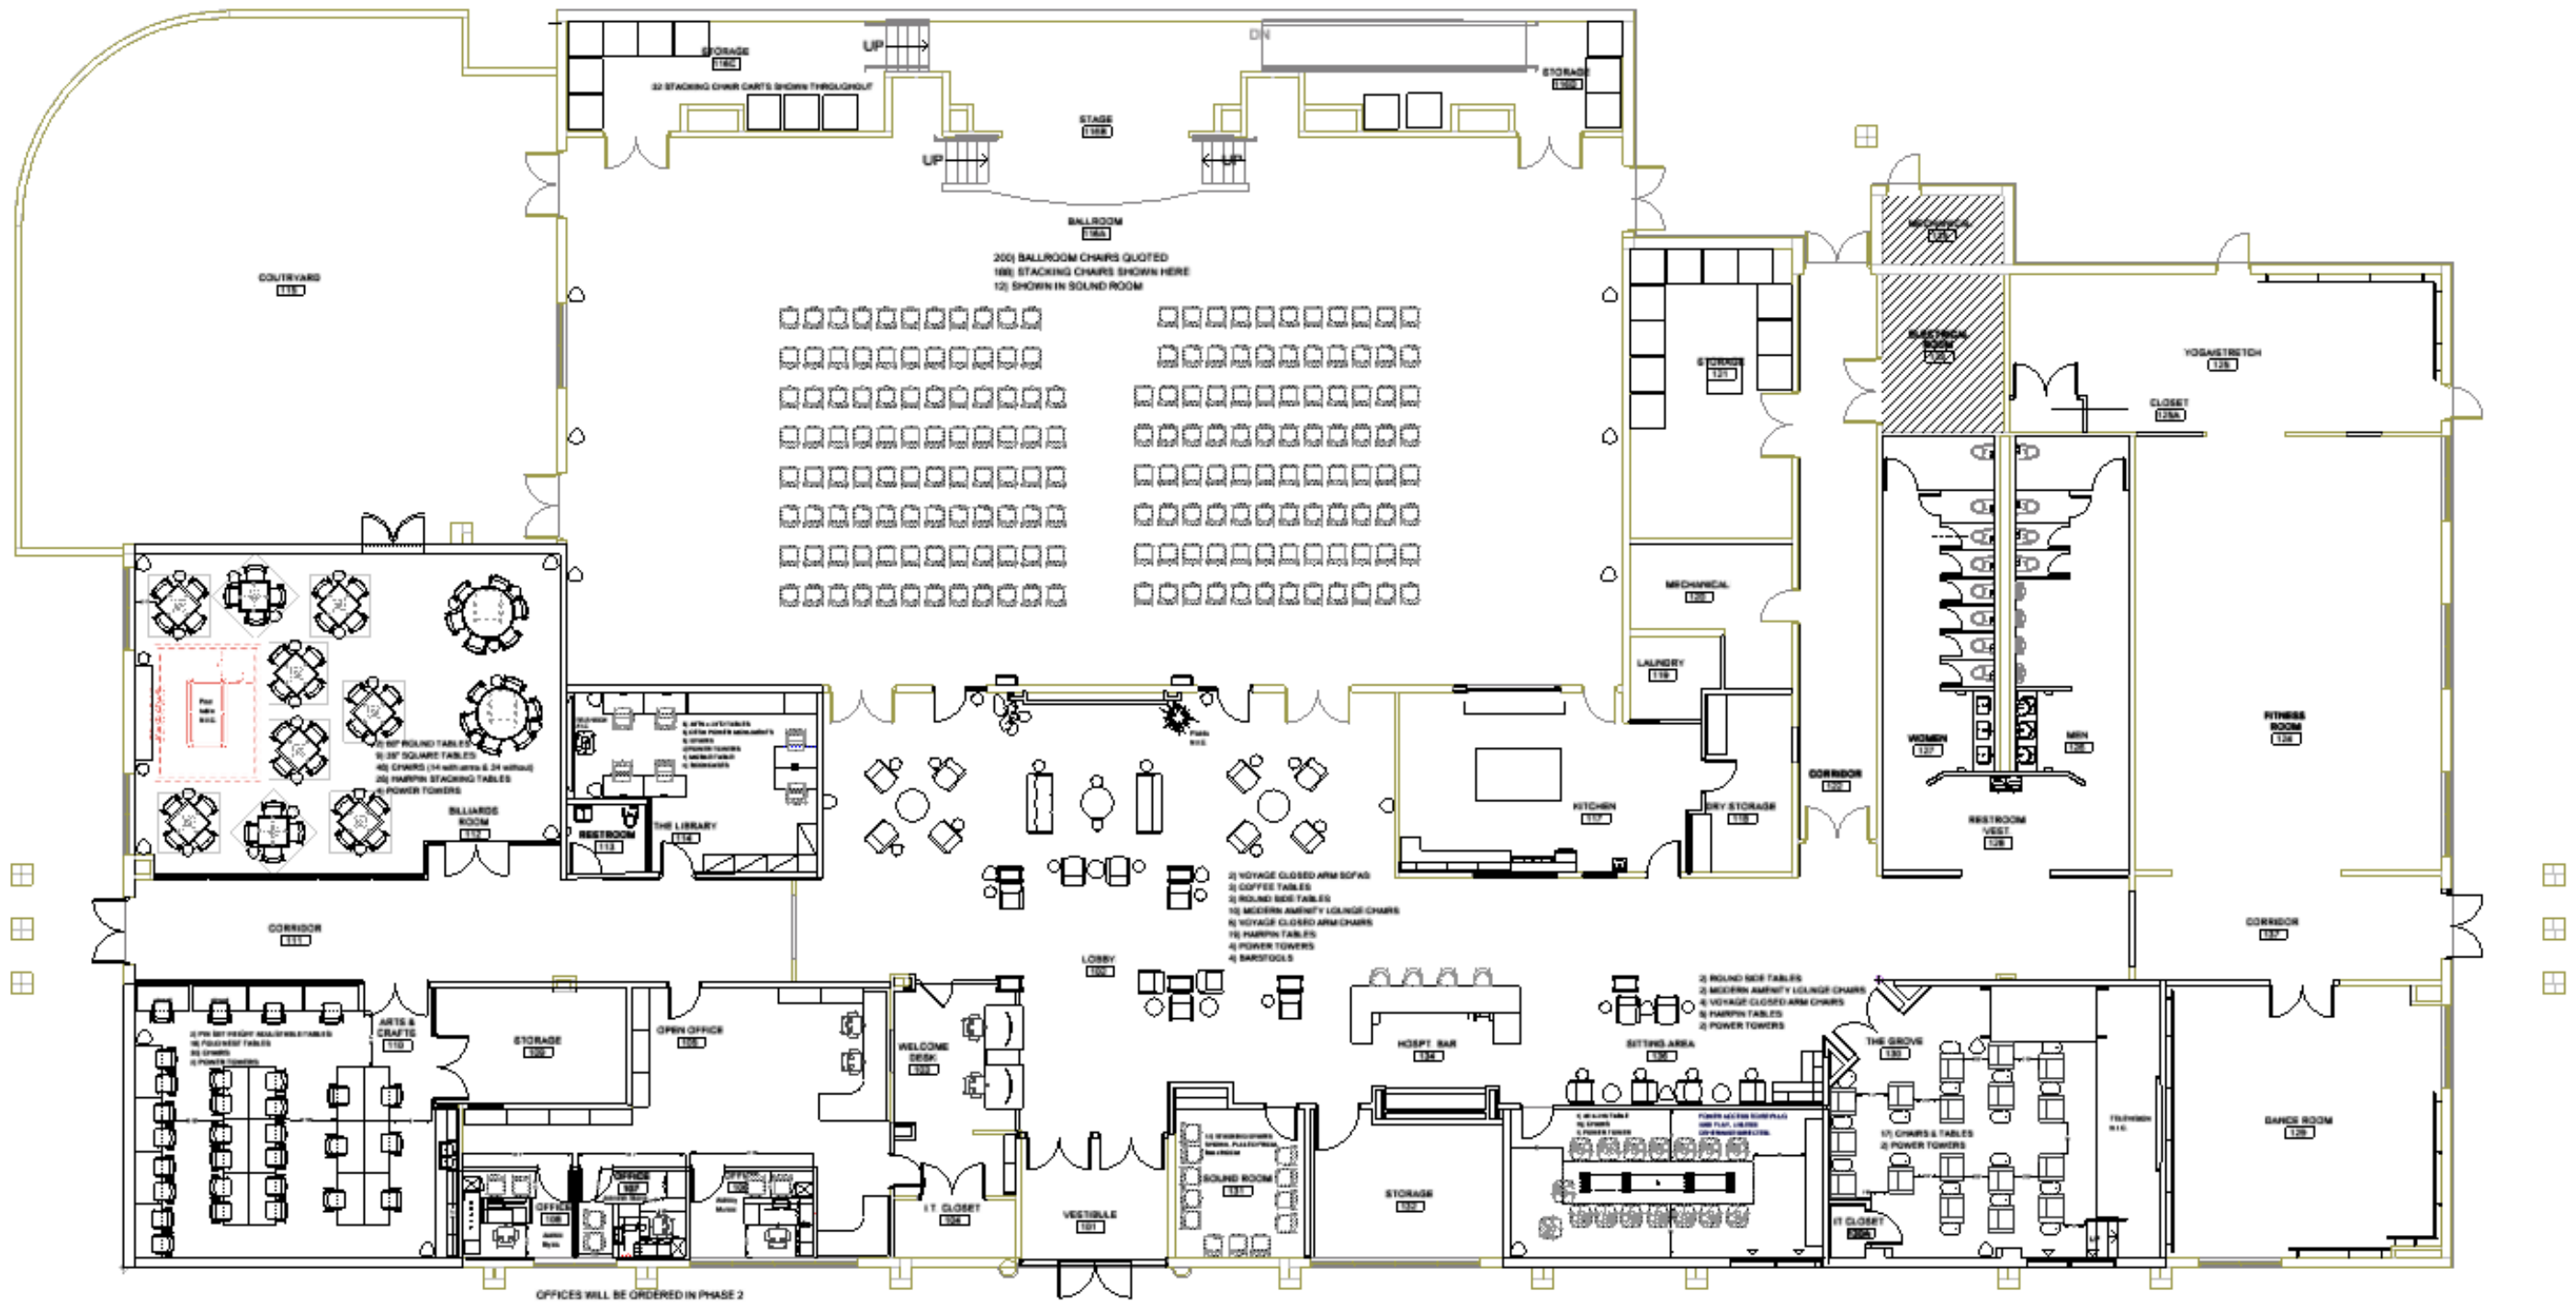

Farmers Branch Active Adult Center

GL Seaman
& Company

April 10, 2024

Floorplan

NOT TO SCALE

Lobby

Lobby Seating

OFS – Modern Amenity

27"W x 20"D x 27-45"H

Screen

Hush
Cool Grey, 1HS07

Top

TFL Top/Surface Laminate
Folkstone Grey (CP), 8Q

Base

Finish
Black, BK

Lobby Stools