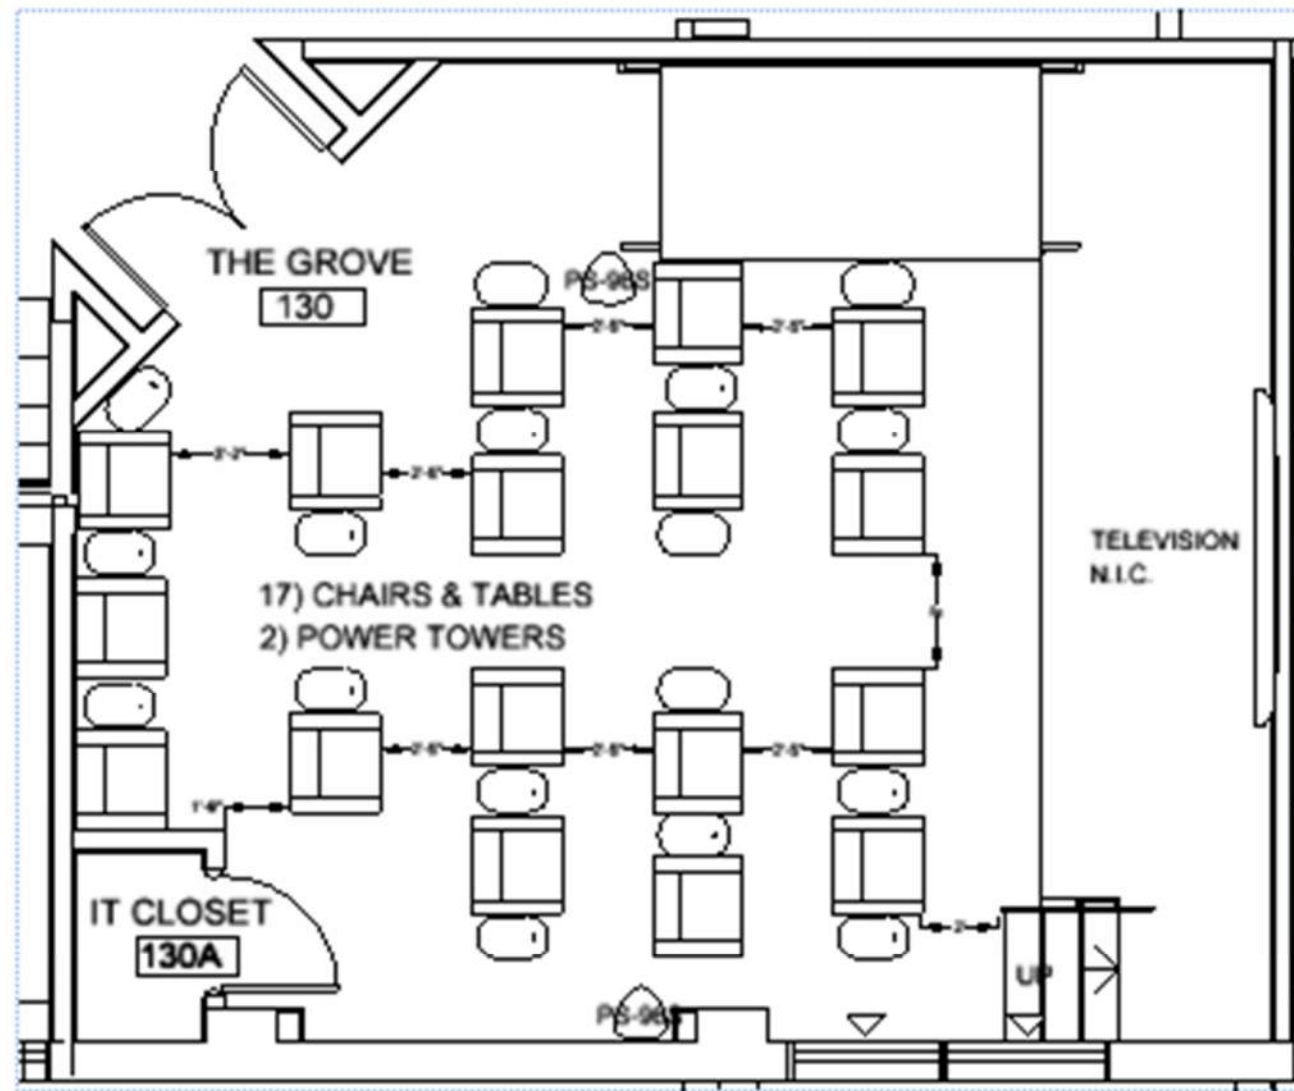

Black

Global – Roma
Nested Chairs takes up 113.5"L x 24.5"W
First Chair 23.5" + 10" per additional chair

Slipper Glide

The Garden Room/Conference

Garden Room/Conference table and chairs

Global – Boardroom Table

The Grove/Theatre Room Seating

SitonIt - Composium Curve
31"W x 28"D x 34"H
19.5" Seat Height

Upholstery

Espresso

Foot Style

Standard Plastic, Black

Power Units

Black Housing and Bracket