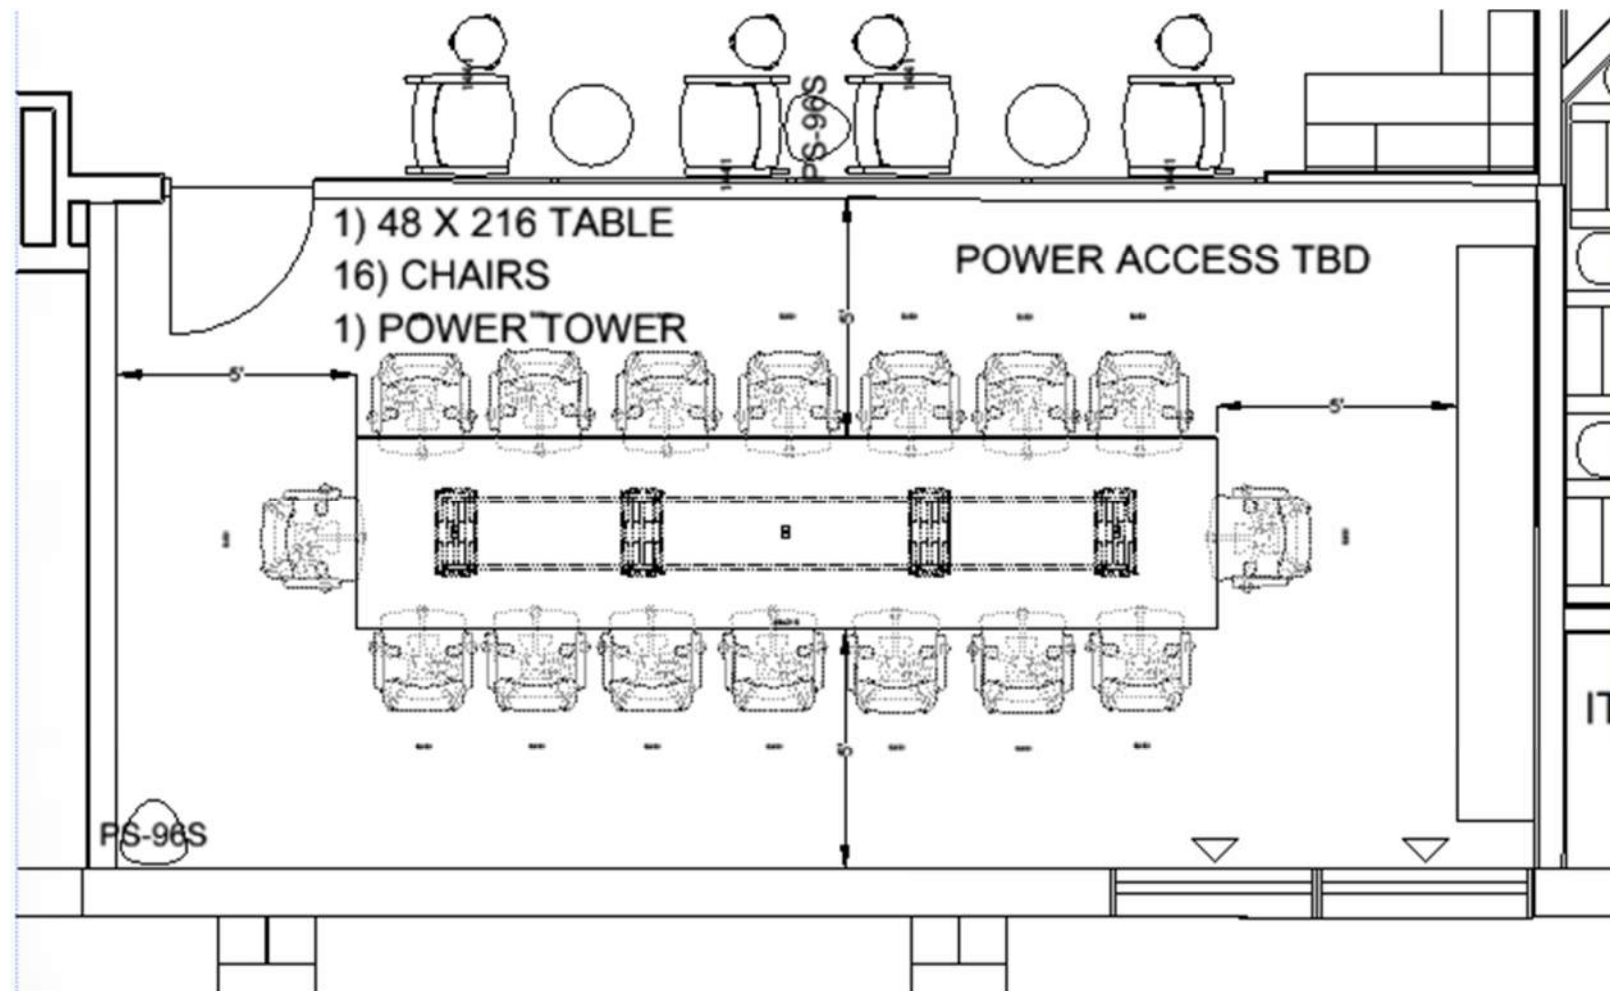

Black

Global – Roma
Nested Chairs takes up 113.5"L x 24.5"W
First Chair 23.5" + 10" per additional chair

Slipper Glide

The Garden Room/Conference

Garden Room/Conference table and chairs

Global – Boardroom Table